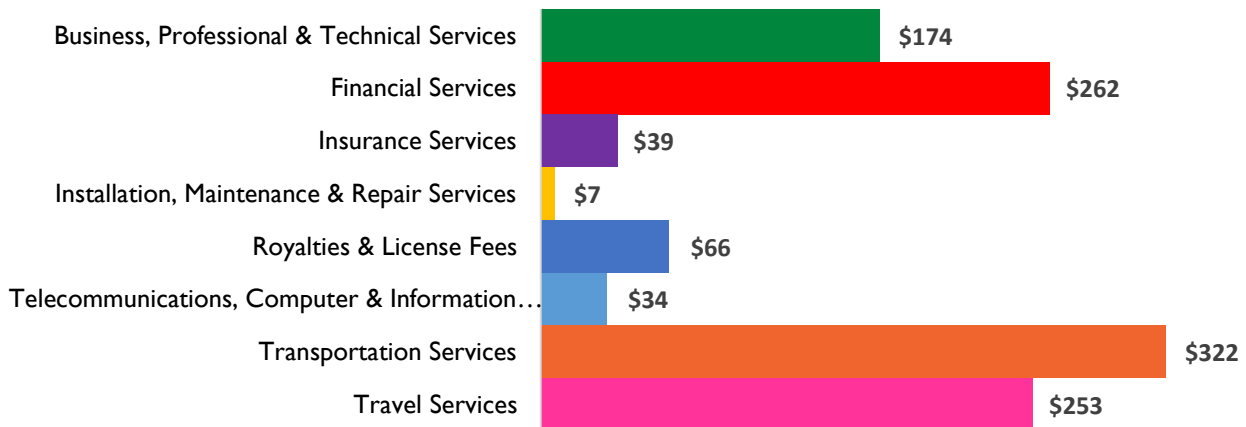

Illinois District 4

Services Exports

2006	2014
\$723 million	\$1.2 billion

2014 Snapshot: Services Exports

Services Exports (2014)

(in millions USD)

Total 2014 Exports- \$1.2 billion