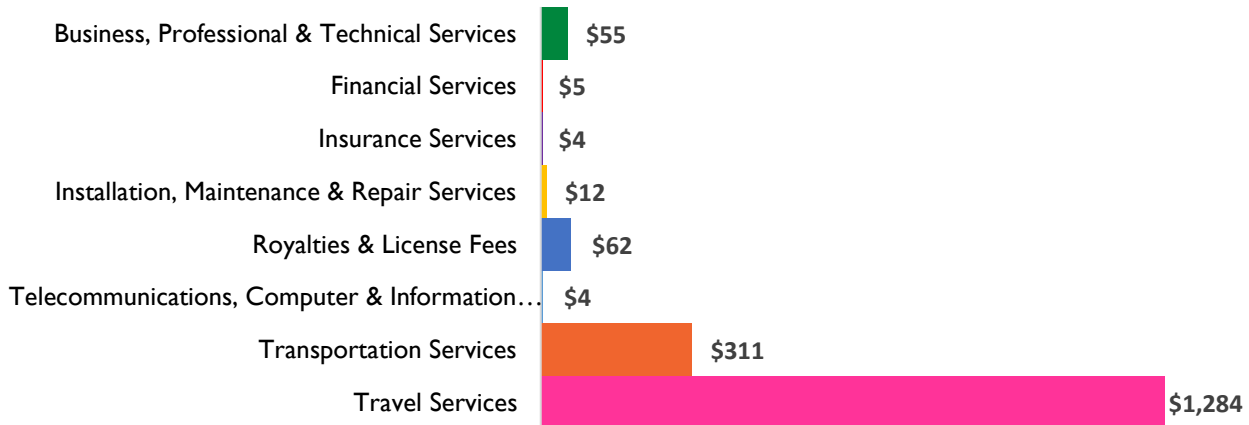

Hawaii District 2

Services Exports

2006	2014
\$1.2 billion	\$1.7 billion

2014 Snapshot: Services Exports

Services Exports (2014)

(in millions USD)

Total 2014 Exports- \$1.7 billion