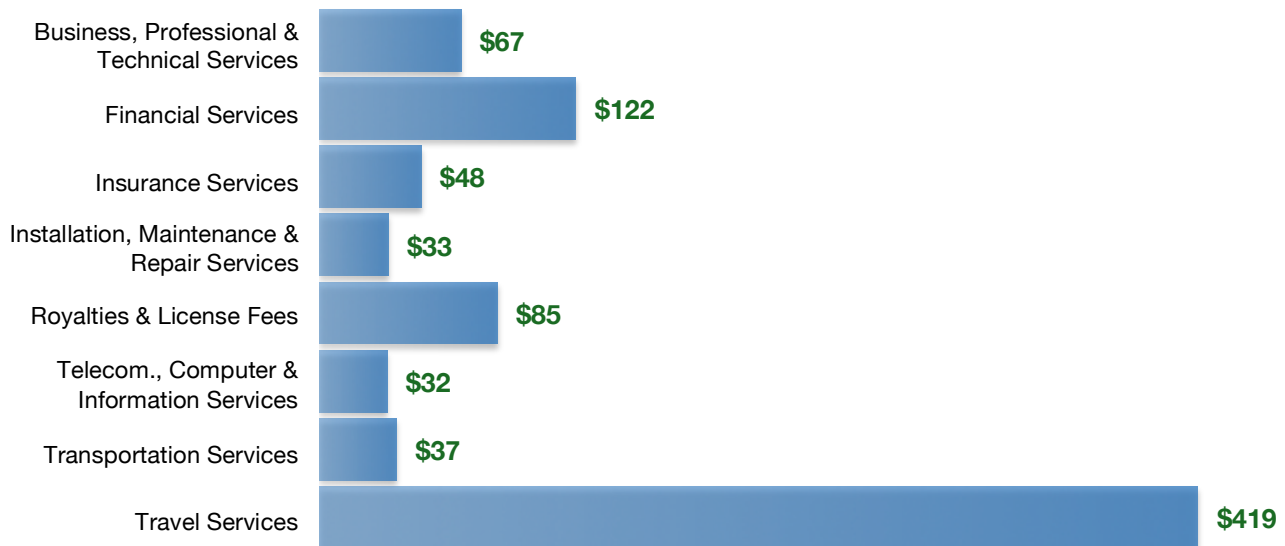

RI-2 Services Exports by Sector, 2016 ($ Millions)

* Sources: District export and jobs data from The Trade Partnership. Copyright 2018. The Coalition of Services Industries. All rights reserved.

For more information on all fifty states, please visit servicescoalition.org/exports or contact admin@uscisi.org