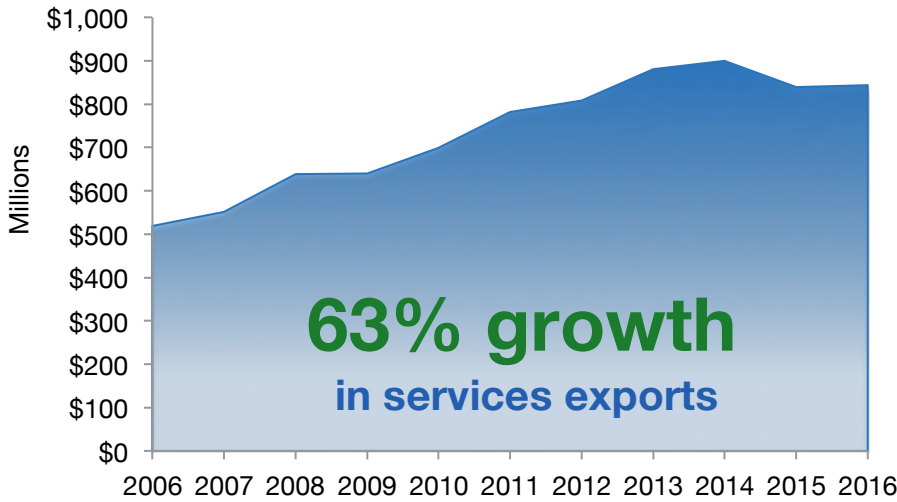

RHODE ISLAND'S 2ND DISTRICT

RI-2 Services Exports to the World

2006	2016
\$519 million	\$844 million

To China: **\$83 million** in services exports supporting **573 jobs** in 2016

To Canada: **\$64 million** in services exports supporting **485 jobs** in 2016