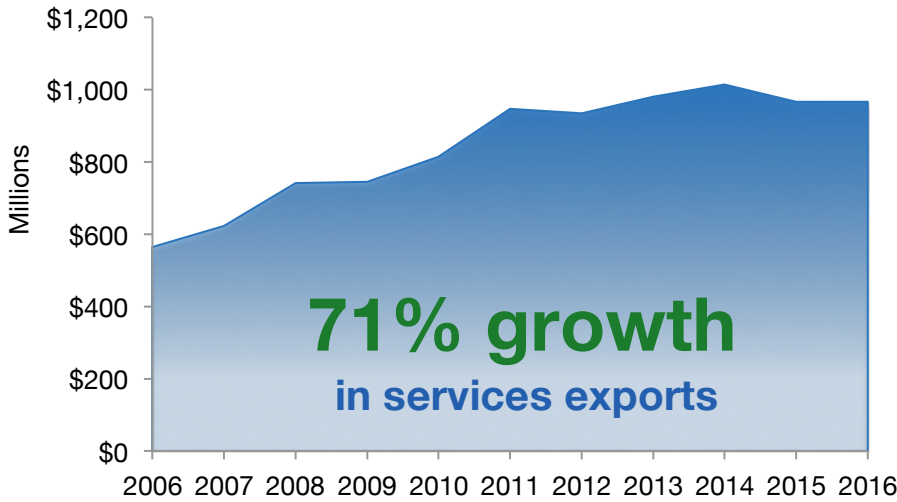

RHODE ISLAND'S 1ST DISTRICT

RI-1 Services Exports to the World

2006	2016
\$564 million	\$966 million

To China: **\$106 million** in services exports supporting **763 jobs** in 2016

To Canada: **\$73 million** in services exports supporting **547 jobs** in 2016