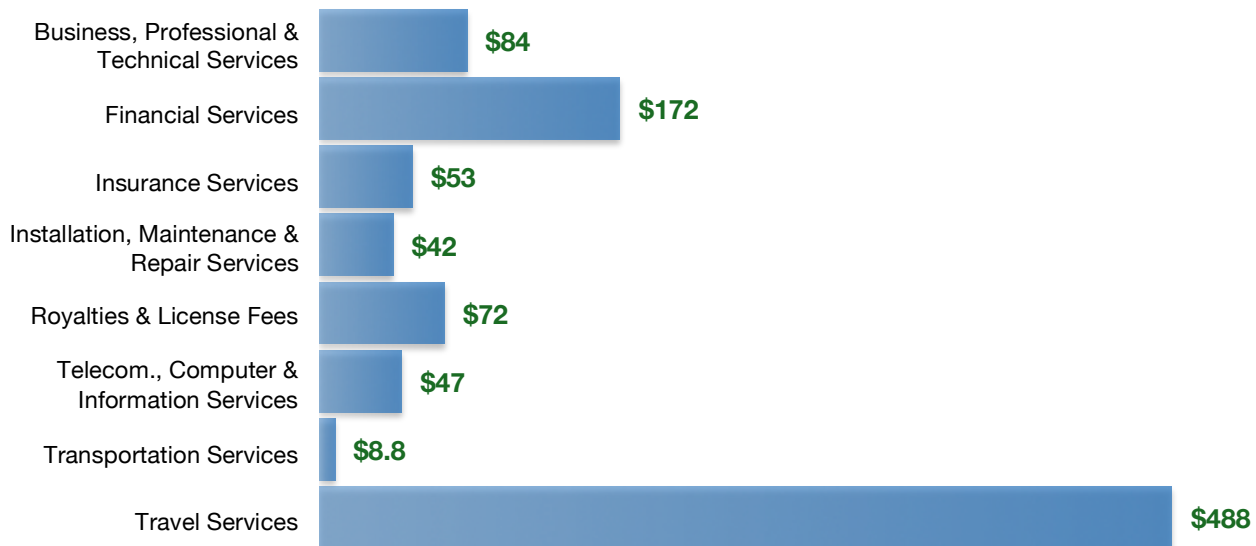

RI-1 Services Exports by Sector, 2016 ($ Millions)

* Sources: District export and jobs data from The Trade Partnership. Copyright 2018. The Coalition of Services Industries. All rights reserved.