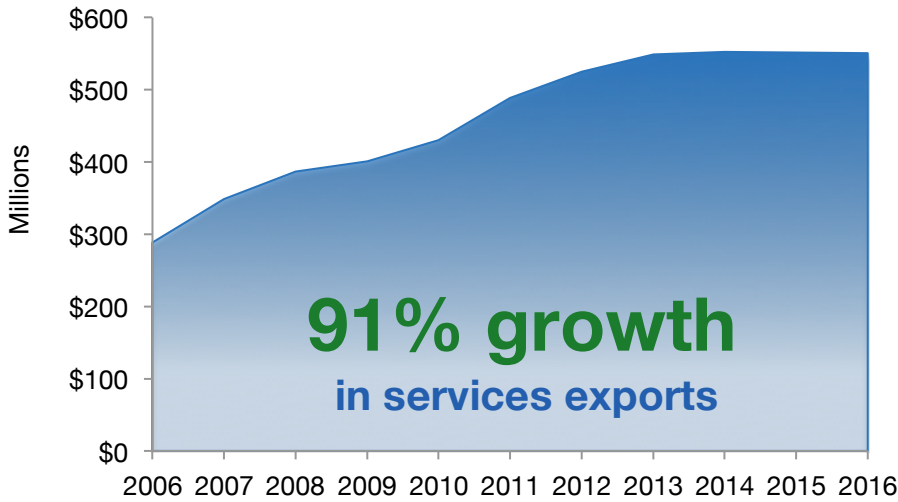

PENNSYLVANIA'S 10TH DISTRICT

PA-10 Services Exports to the World

2006	2016
\$288 million	\$551 million

To China: \$48 million in services exports supporting **340 jobs** in 2016

To Canada: \$46 million in services exports supporting **331 jobs** in 2016

To Mexico: \$29 million in services exports supporting **244 jobs** in 2016

To Korea: \$18 million in services exports supporting **128 jobs** in 2016

Services Exports from Pennsylvania's 10th District Support **3,807 Jobs**