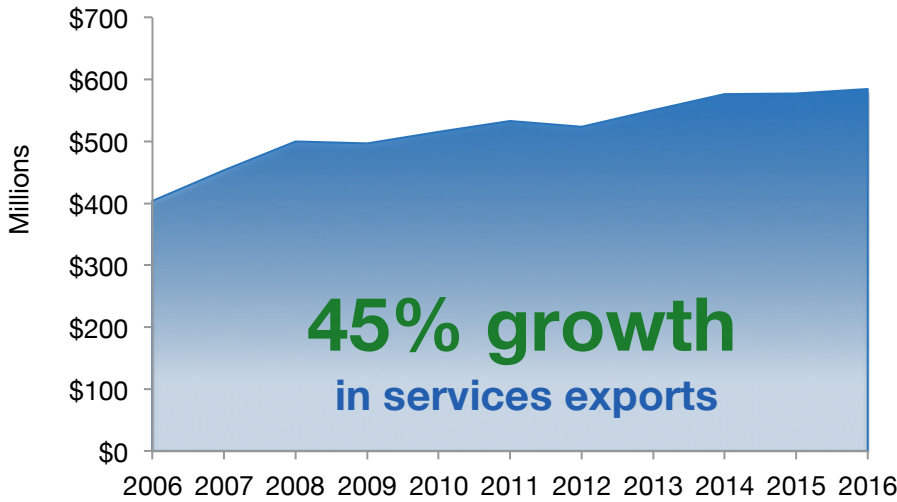

KANSAS' 2ND DISTRICT

KS-2 Services Exports to the World

2006	2016
\$403 million	\$585 million

To China: \$65 million in services exports supporting **438 jobs** in 2016

To Canada: \$54 million in services exports supporting **368 jobs** in 2016

To Mexico: \$26 million in services exports supporting **217 jobs** in 2016

To Korea: \$19 million in services exports supporting **129 jobs** in 2016

Services Exports from Kansas' 2nd District Support **4,077 Jobs**