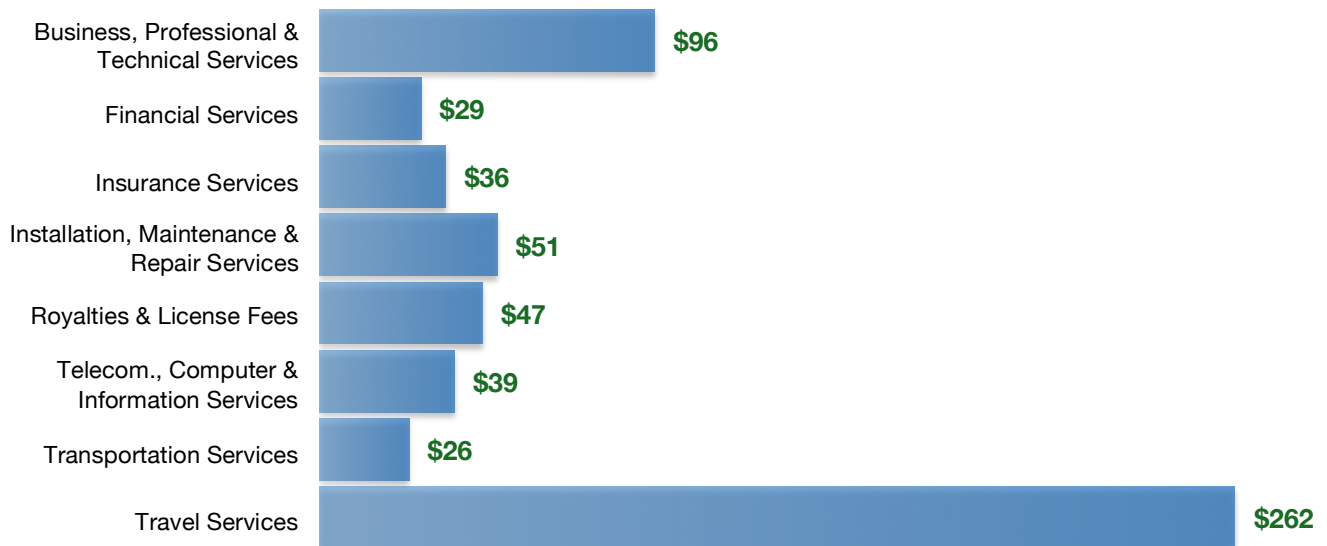

KS-2 Services Exports by Sector, 2016 ($ Millions)

* Sources: District export and jobs data from The Trade Partnership. Copyright 2018. The Coalition of Services Industries. All rights reserved.

For more information on all fifty states, please visit servicescoalition.org/exports or contact admin@uscisi.org