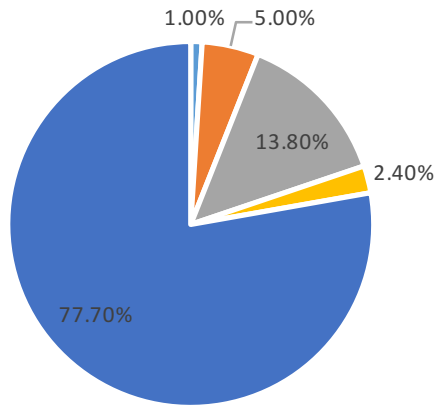

Pennsylvania

Congressional District #6 (114th Congress)

- Agriculture, forestry, fishing and hunting, and mining
- Construction
- Manufacturing
- Public Administration
- Total Services

Sector	Jobs	Percent
Agriculture, forestry, fishing and hunting, and mining	3,615	1.00%
Construction	18,291	5.00%
Manufacturing	50,531	13.80%
Public Administration	8,594	2.40%
Services		
Arts, entertainment, and recreation, and accommodation and food services	26,331	7.20%
Educational services, and health care and social assistance	86,283	23.60%
Finance and insurance, and real estate and rental and leasing	33,465	9.20%
Information	7,794	2.10%
Professional, scientific, and management services	46,795	12.80%
Retail trade	41,398	11.30%
Transportation and warehousing, and utilities	14,055	3.90%
Wholesale trade	11,815	3.20%
Other services, except public administration	16,040	4.40%
Total Services	283,976	77.70%
Civilian employed population 16 years and over	365,007	

Source: U.S. Census Bureau - 2014 Data