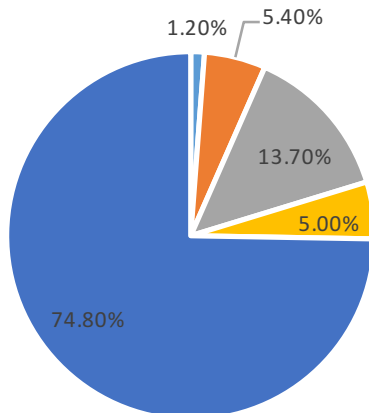

Pennsylvania

Congressional District #17 (114th Congress)

- Agriculture, forestry, fishing and hunting, and mining
- Construction
- Manufacturing
- Public Administration
- Total Services

Sector	Jobs	Percent
Agriculture, forestry, fishing and hunting, and mining	3,684	1.20%
Construction	17,046	5.40%
Manufacturing	43,084	13.70%
Public Administration	15,826	5.00%
Services		
Arts, entertainment, and recreation, and accommodation and food services	26,968	8.60%
Educational services, and health care and social assistance	79,211	25.10%
Finance and insurance, and real estate and rental and leasing	17,722	5.60%
Information	6,056	1.90%
Professional, scientific, and management services	24,553	7.80%
Retail trade	41,087	13.00%
Transportation and warehousing, and utilities	17,996	5.70%
Wholesale trade	8,991	2.90%
Other services, except public administration	13,135	4.20%
Total Services	235,719	74.80%
Civilian employed population 16 years and over	315,359	

Source: U.S. Census Bureau - 2014 Data