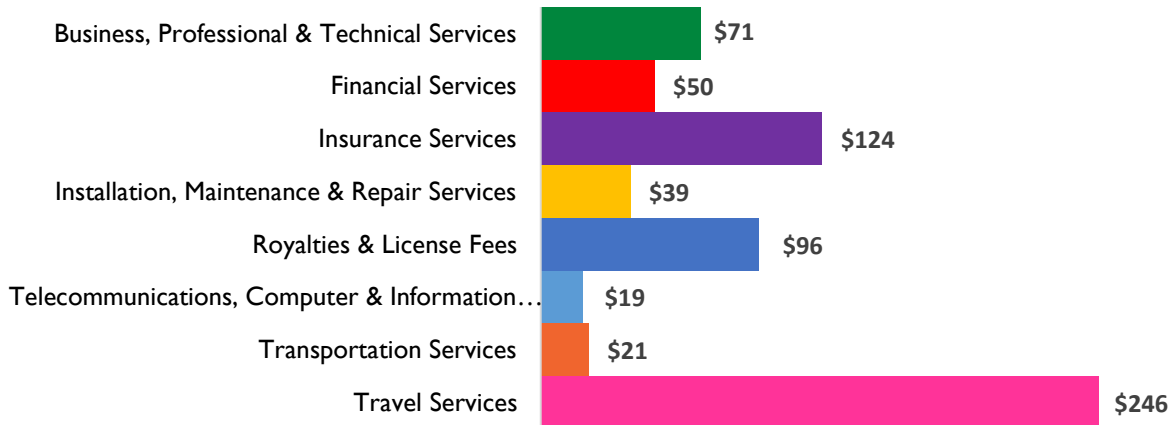

Wisconsin District 8

Services Exports

2006	2014
\$379 million	\$666 million

2014 Snapshot: Services Exports

Services Exports (2014)

(in millions USD)

Total 2014 Exports- \$666 million