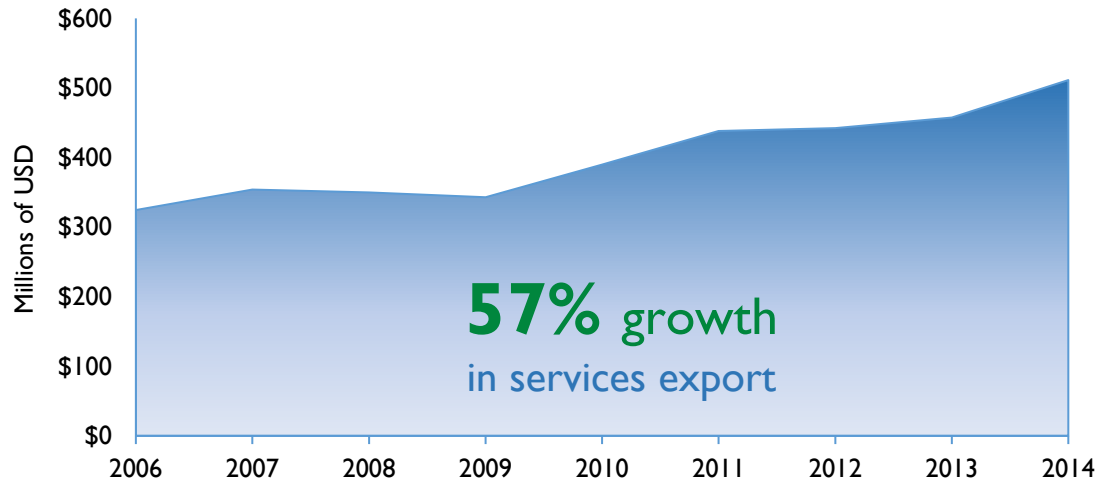

Wisconsin District 6

Services Exports

2006	2014
\$325 million	\$511 million

2014 Snapshot: Services Exports

Services Exports (2014)

(in millions USD)

Total 2014 Exports- \$511 million