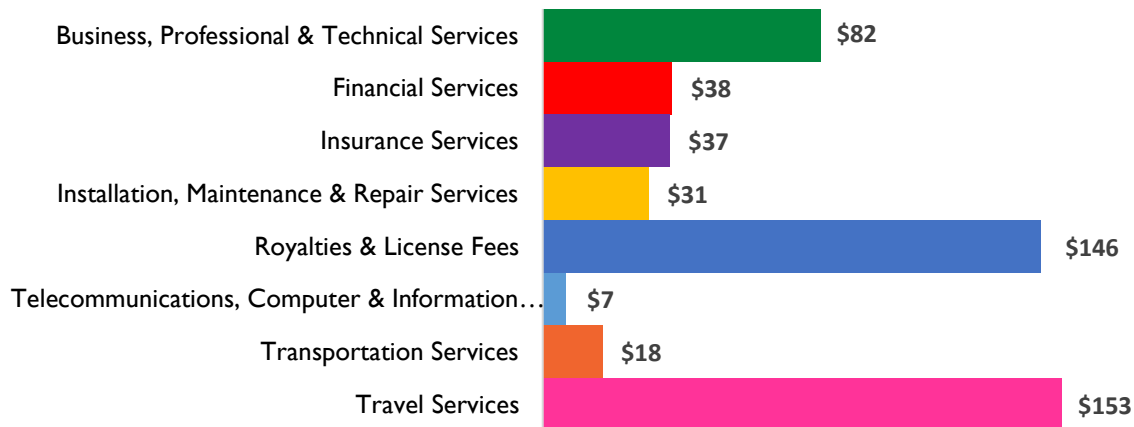

Wisconsin District 6

Services Exports

2006	2014
\$325 million	\$511 million

2014 Snapshot: Services Exports

Services Exports (2014)

(in millions USD)

Total 2014 Exports- \$511 million