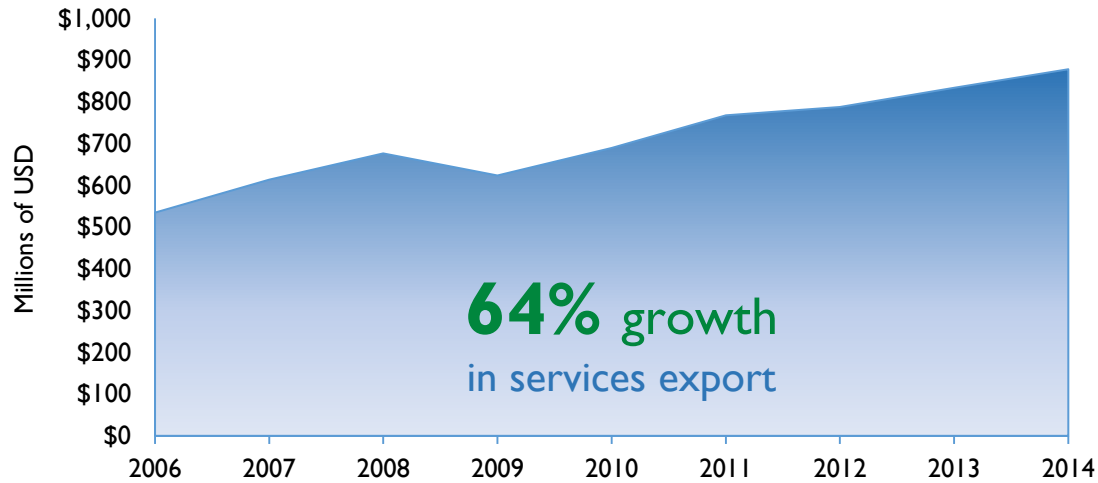

Wisconsin District 4

Services Exports

2006	2014
\$535 million	\$878 million

2014 Snapshot: Services Exports

Services Exports (2014)

(in millions USD)

Total 2014 Exports- \$878 million