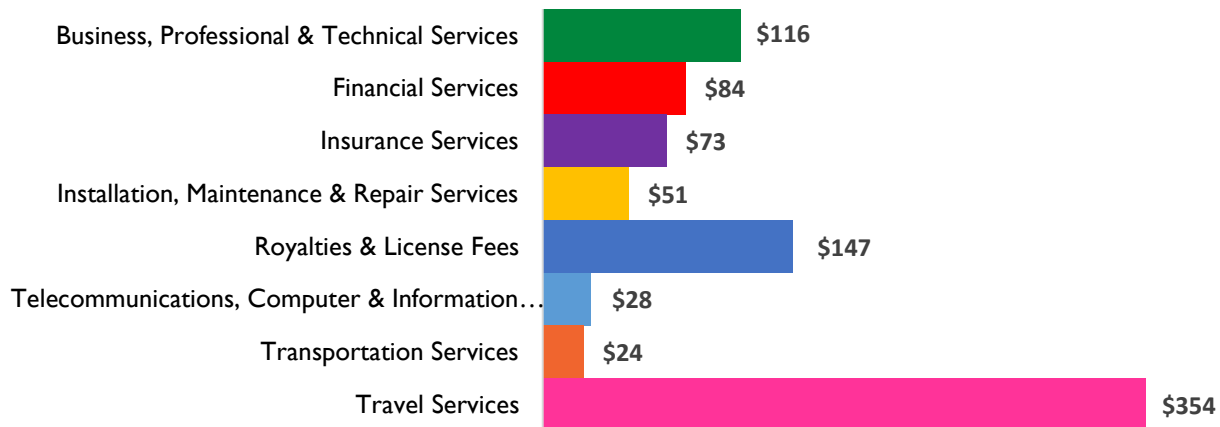

Wisconsin District 4

Services Exports

2006	2014
\$535 million	\$878 million

2014 Snapshot: Services Exports

Services Exports (2014)

(in millions USD)

Total 2014 Exports- \$878 million