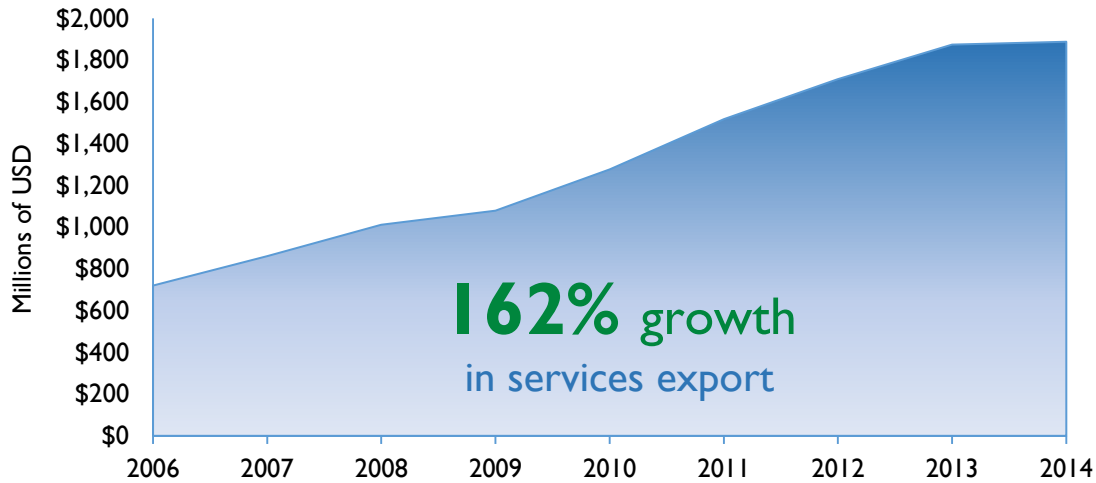

## Wisconsin District 2

### Services Exports

2006	2014
\$719 million	\$1.9 billion

### Services Exports (2014)

(in millions USD)

**Total 2014 Exports- \$1.9 billion**