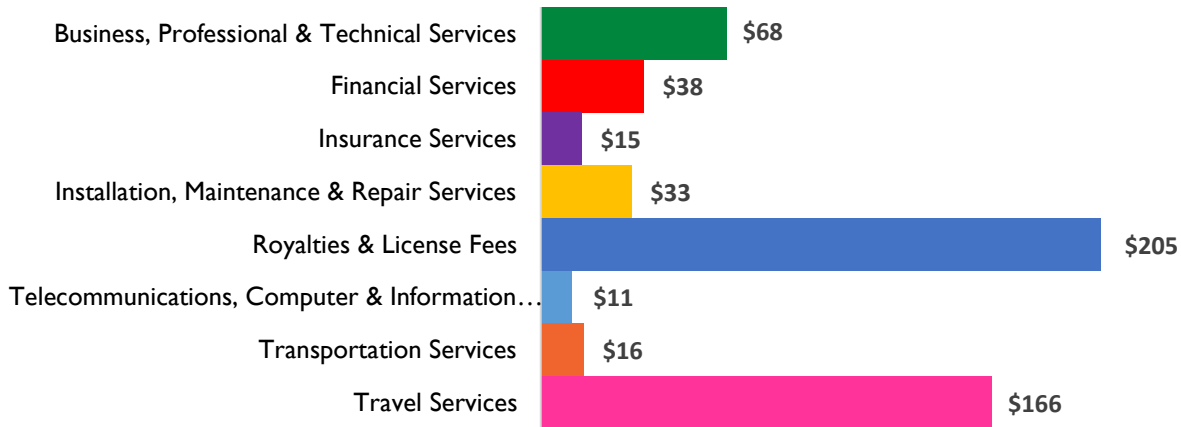

Wisconsin District I

Services Exports

2006	2014
\$392 million	\$553 million

2014 Snapshot: Services Exports

Services Exports (2014)

(in millions USD)

Total 2014 Exports- \$553 million