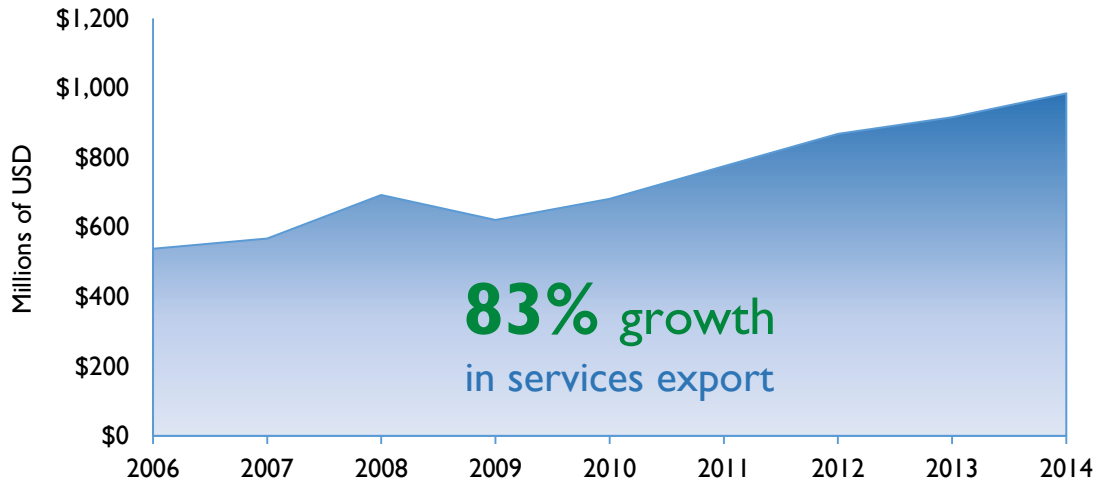

Washington District 2

Services Exports

2006	2014
\$538 million	\$985 million

2014 Snapshot: Services Exports

Services Exports (2014)

(in millions USD)

Total 2014 Exports- \$985 million