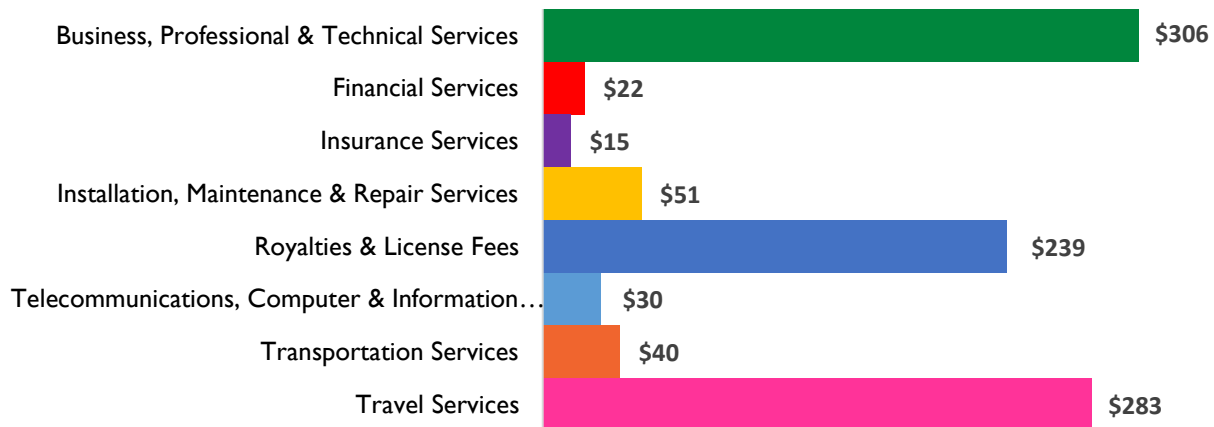

Washington District 2

Services Exports

2006	2014
\$538 million	\$985 million

2014 Snapshot: Services Exports

Services Exports (2014)

(in millions USD)

Total 2014 Exports- \$985 million