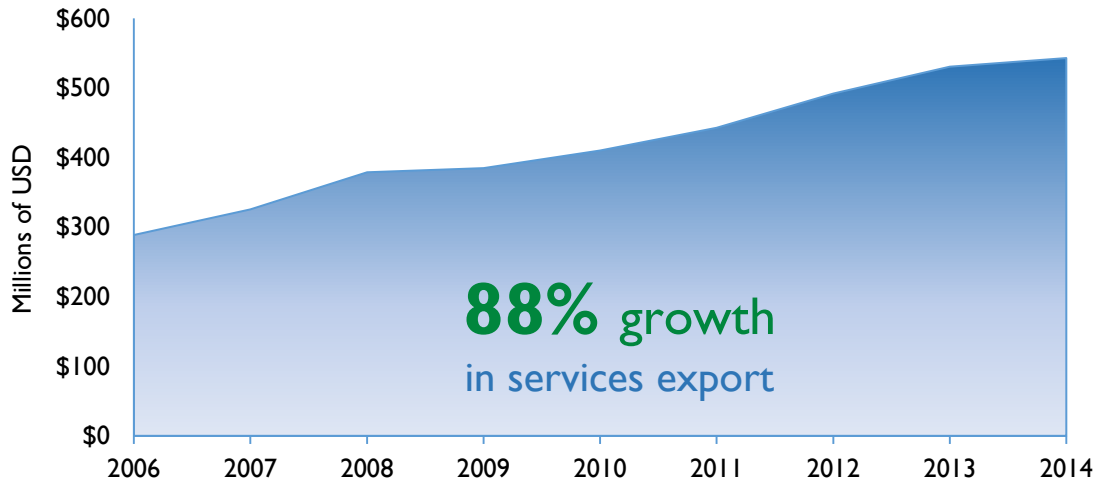

Texas District 28

Services Exports

2006	2014
\$289 million	\$543 million

2014 Snapshot: Services Exports

Services Exports (2014) (in millions USD)

Total 2014 Exports- \$543 million