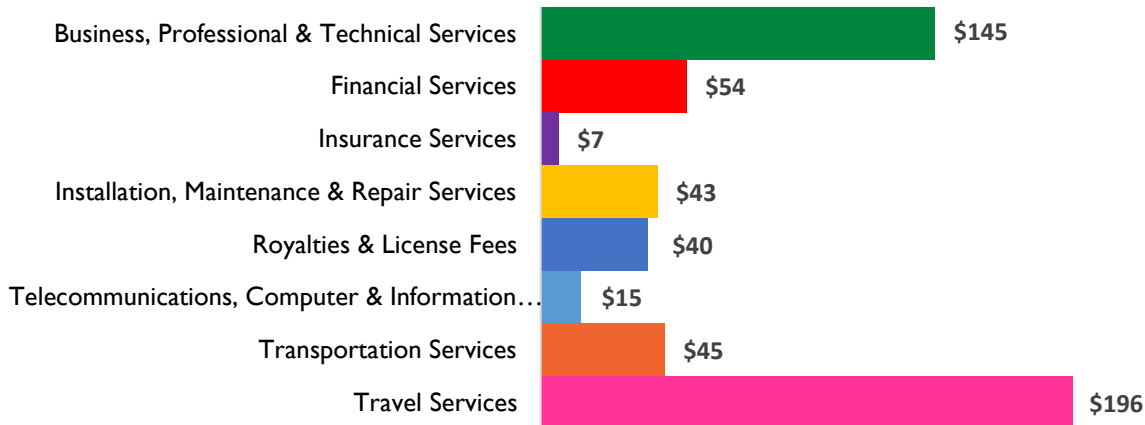

Texas District 28

Services Exports

2006	2014
\$289 million	\$543 million

2014 Snapshot: Services Exports

Services Exports (2014) (in millions USD)

Total 2014 Exports- \$543 million