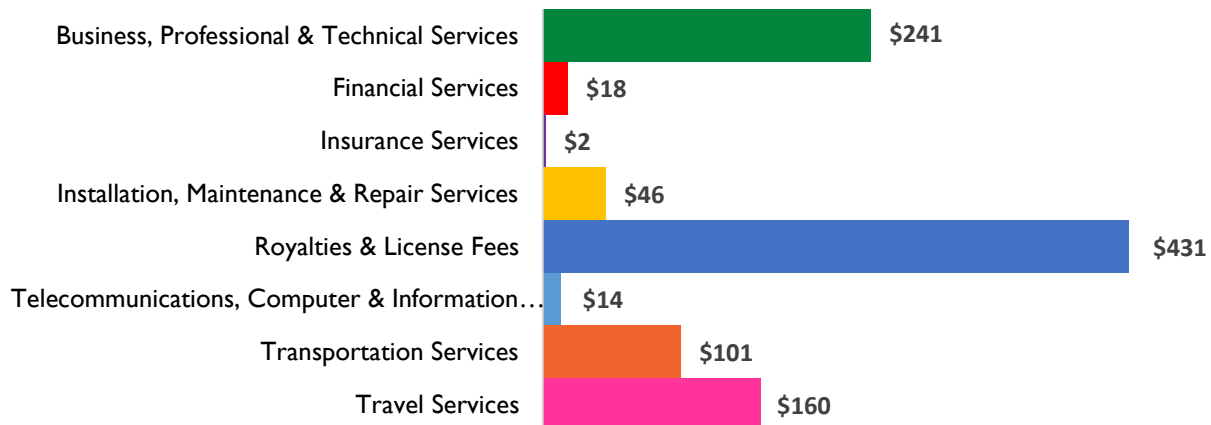

Texas District 22

Services Exports

2006	2014
\$503 billion	\$1 billion

2014 Snapshot: Services Exports

Services Exports (2014)

(in millions USD)

Total 2014 Exports- \$1 billion