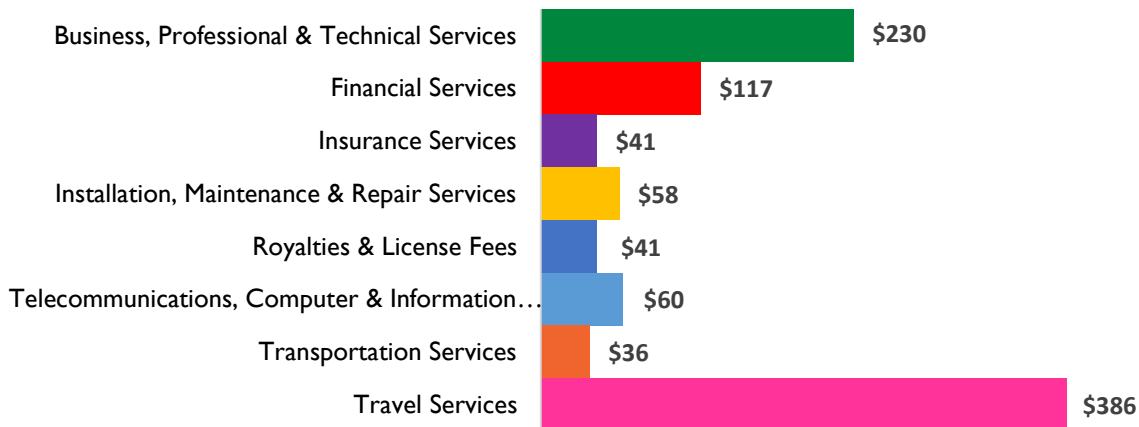

## Texas District 20

### Services Exports

2006	2014
\$511 million	\$970 million

### Services Exports (2014) (in millions USD)

**Total 2014 Exports- \$970 million**