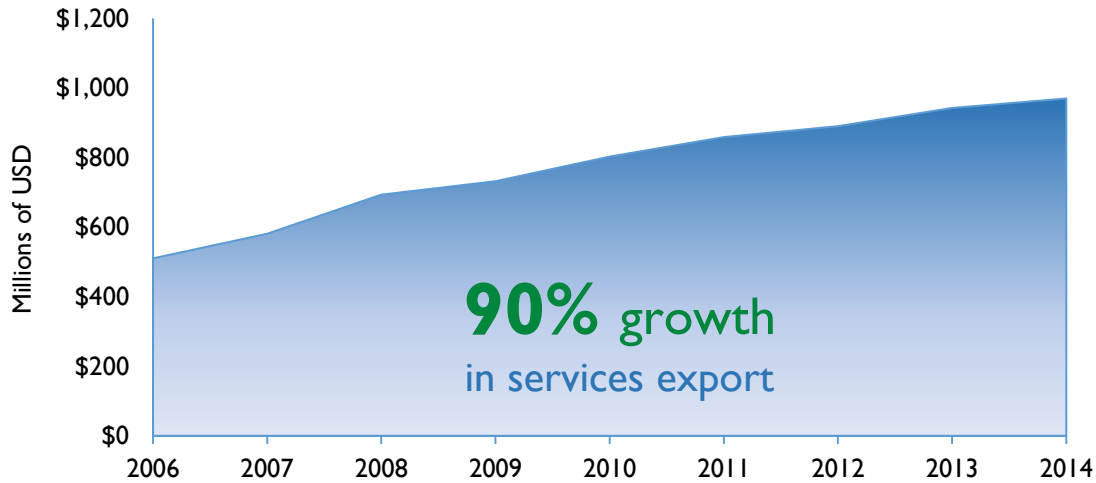

## Texas District 20

### Services Exports

2006	2014
\$511 million	\$970 million

### Services Exports (2014) (in millions USD)

**Total 2014 Exports- \$970 million**