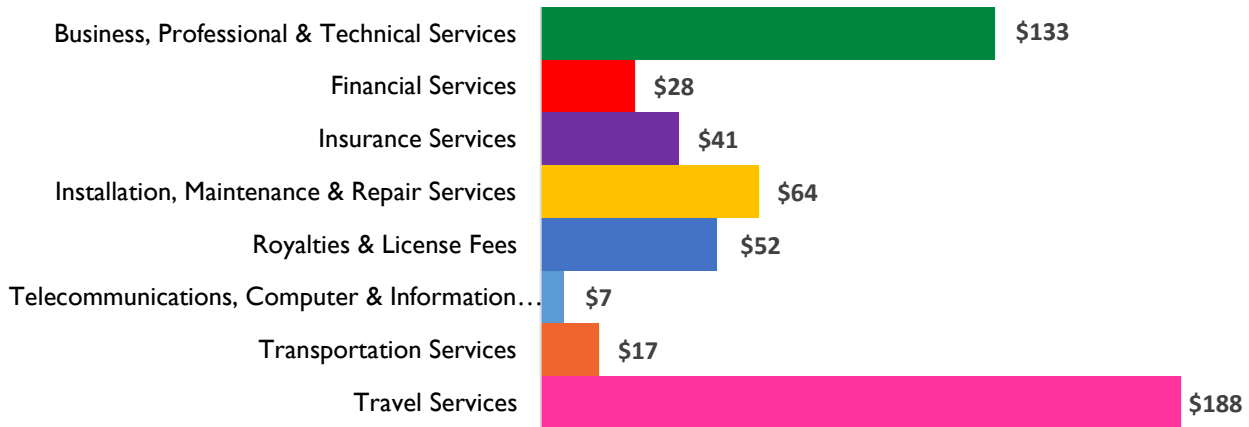

South Carolina District 2

Services Exports

2006	2014
\$250 million	\$529 million

2014 Snapshot: Services Exports

Services Exports (2014) (in millions USD)

Total 2014 Exports- \$529 million