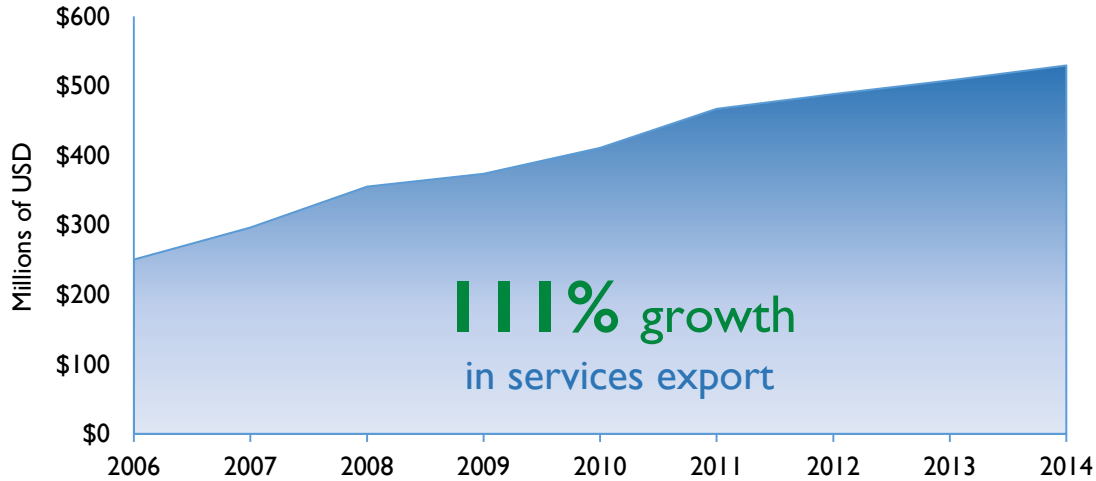

South Carolina District 2

Services Exports

2006	2014
\$250 million	\$529 million

2014 Snapshot: Services Exports

Services Exports (2014) (in millions USD)

Total 2014 Exports- \$529 million