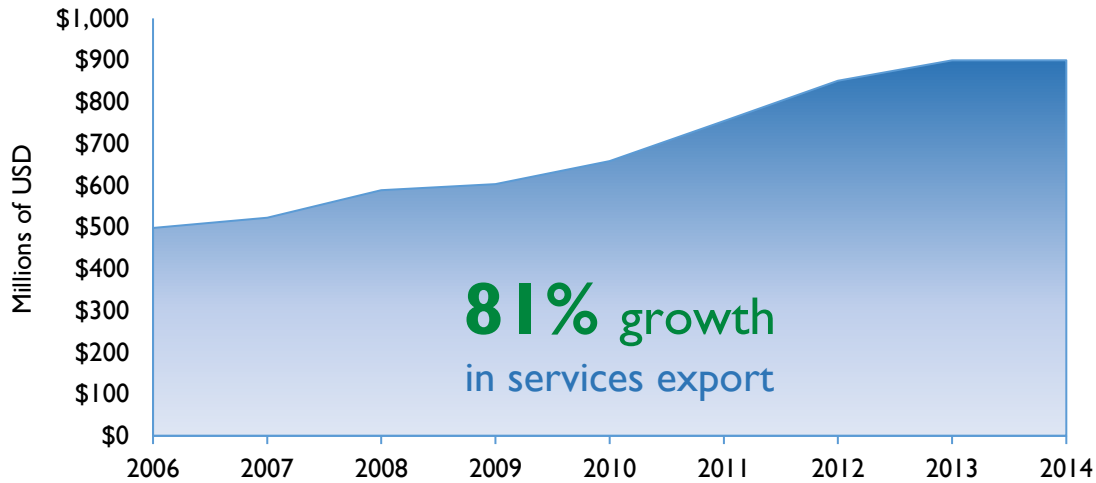

Rhode Island District 2

Services Exports

2006	2014
\$498 million	\$899 million

2014 Snapshot: Services Exports

Services Exports (2014)

(in millions USD)

Total 2014 Exports- \$899 million