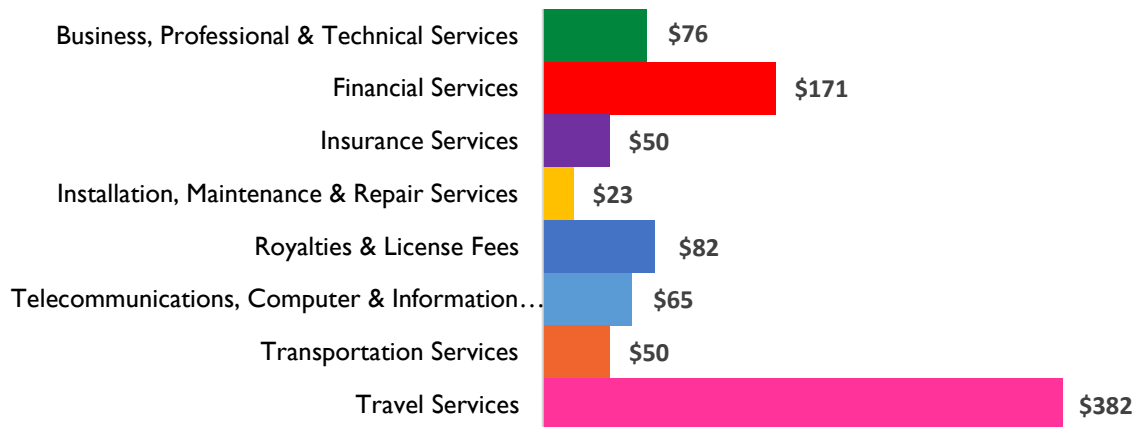

Rhode Island District 2

Services Exports

2006	2014
\$498 million	\$899 million

2014 Snapshot: Services Exports

Services Exports (2014)

(in millions USD)

Total 2014 Exports- \$899 million