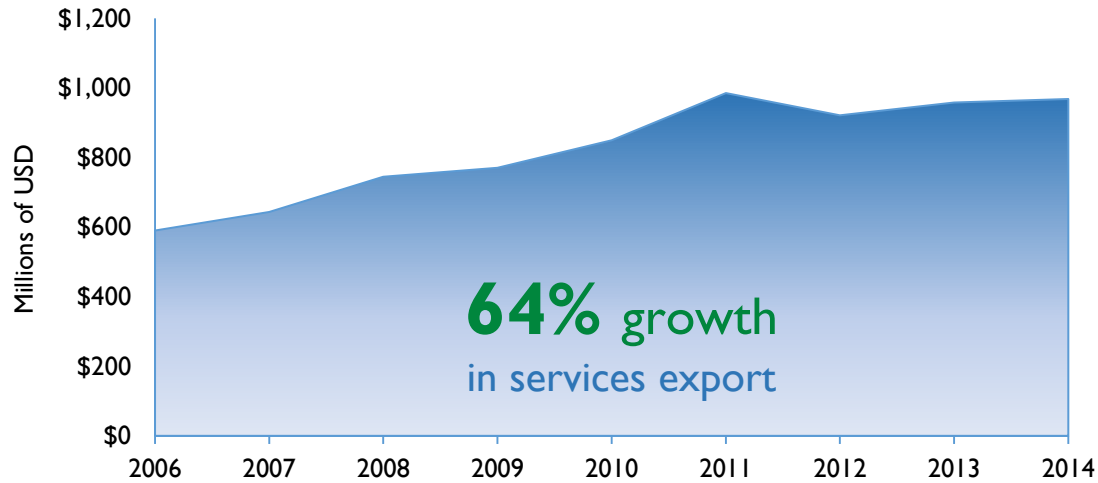

Rhode Island District I

Services Exports

2006	2014
\$590 million	\$968 million

2014 Snapshot: Services Exports

Services Exports (2014)

(in millions USD)

Total 2014 Exports- \$968 million