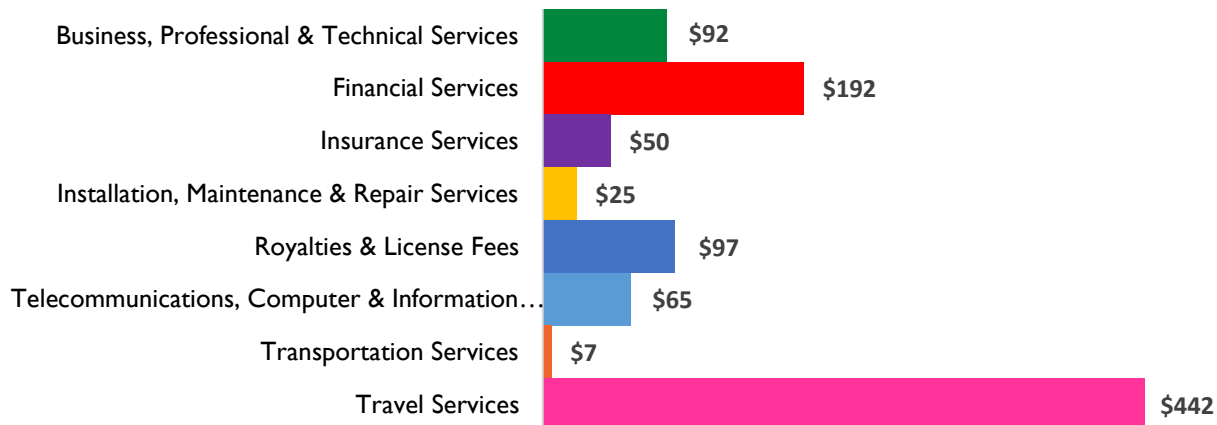

Rhode Island District I

Services Exports

2006	2014
\$590 million	\$968 million

2014 Snapshot: Services Exports

Services Exports (2014)

(in millions USD)

Total 2014 Exports- \$968 million