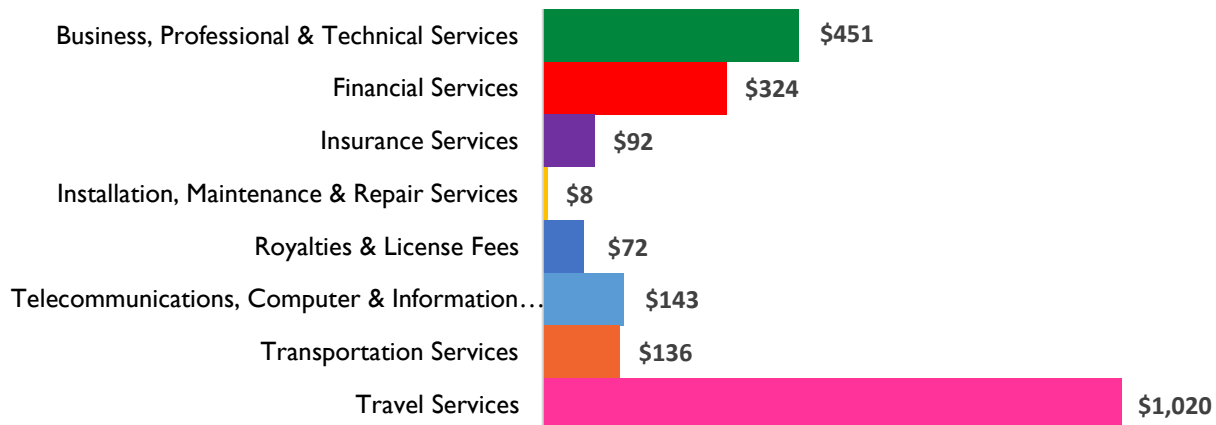

Pennsylvania District 2

Services Exports

2006	2014
\$1.2 billion	\$2.2 billion

2014 Snapshot: Services Exports

Services Exports (2014)

(in millions USD)

Total 2014 Exports- \$2.2 billion