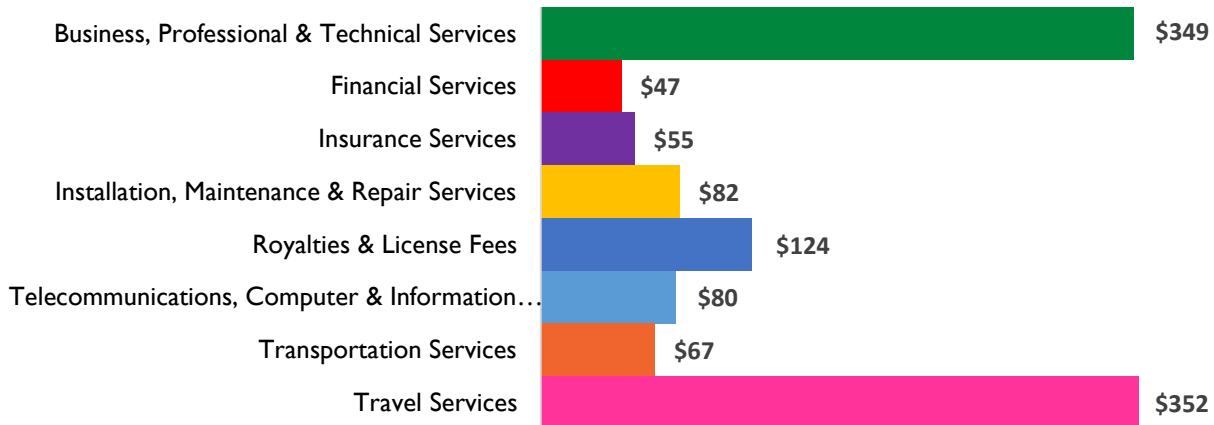

Pennsylvania District 18

Services Exports

2006	2014
\$660 million	\$1.2 billion

2014 Snapshot: Services Exports

Services Exports (2014)

(in millions USD)

Total 2014 Exports- \$1.2 billion