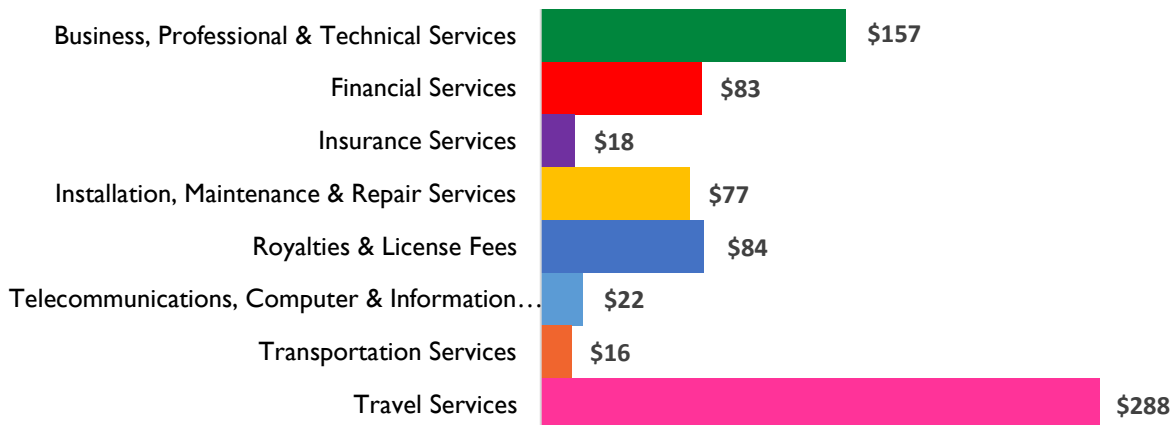

Pennsylvania District 16

Services Exports

2006	2014
\$430 million	\$743 million

2014 Snapshot: Services Exports

Services Exports (2014)

(in millions USD)

Total 2014 Exports- \$743 million