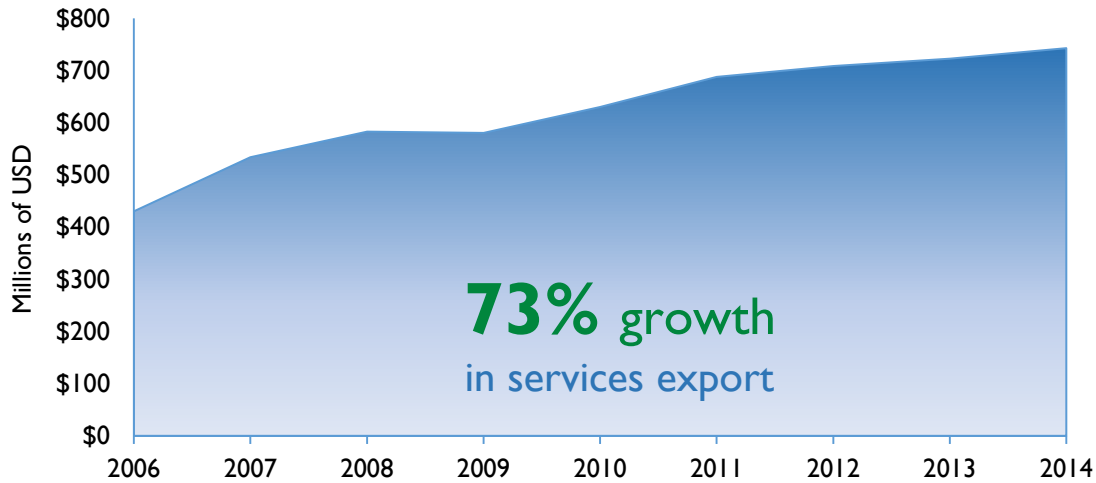

Pennsylvania District 16

Services Exports

2006	2014
\$430 million	\$743 million

2014 Snapshot: Services Exports

Services Exports (2014)

(in millions USD)

Total 2014 Exports- \$743 million