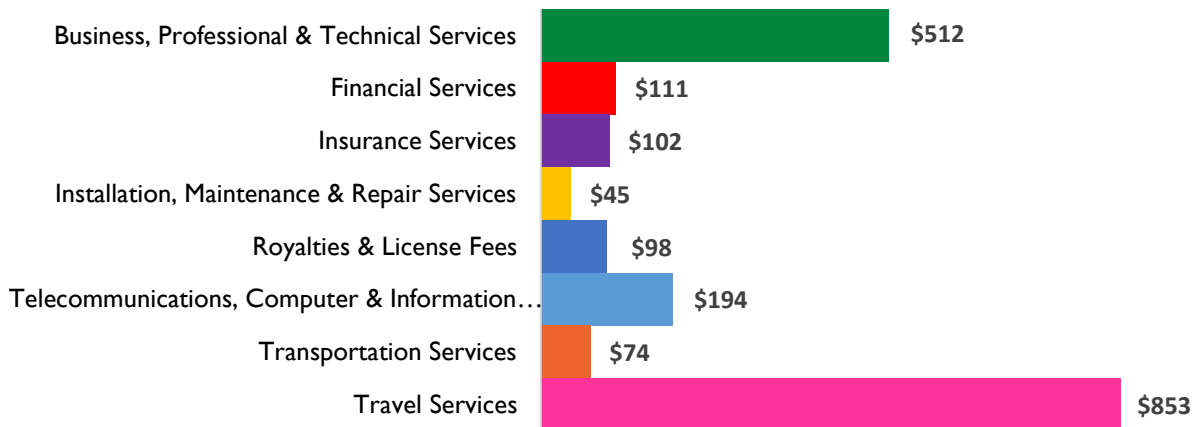

Pennsylvania District 14

Services Exports

2006	2014
\$1.1 billion	\$2 billion

2014 Snapshot: Services Exports

Services Exports (2014)

(in millions USD)

Total 2014 Exports- \$2 billion