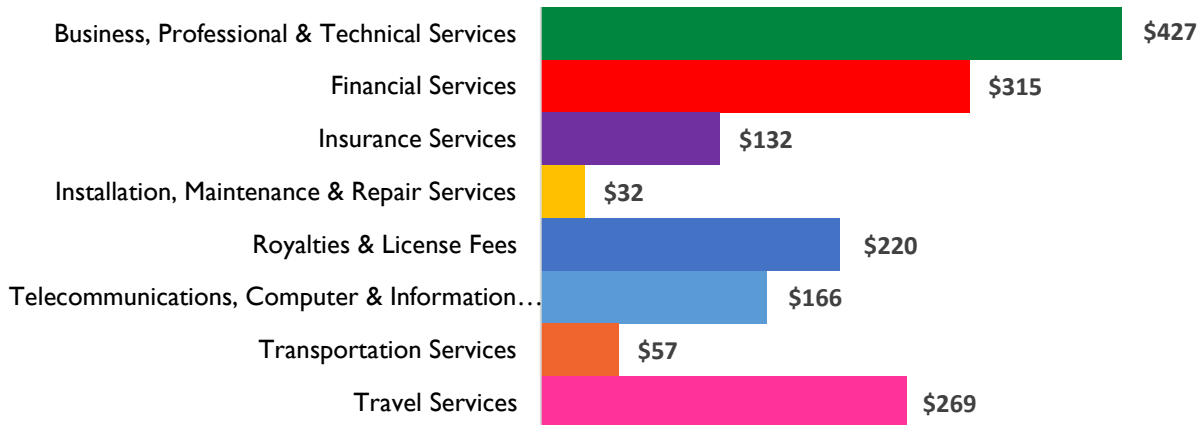

Pennsylvania District 13

Services Exports

2006	2014
\$899 million	\$1.6 billion

2014 Snapshot: Services Exports

Services Exports (2014)

(in millions USD)

Total 2014 Exports- \$1.6 billion