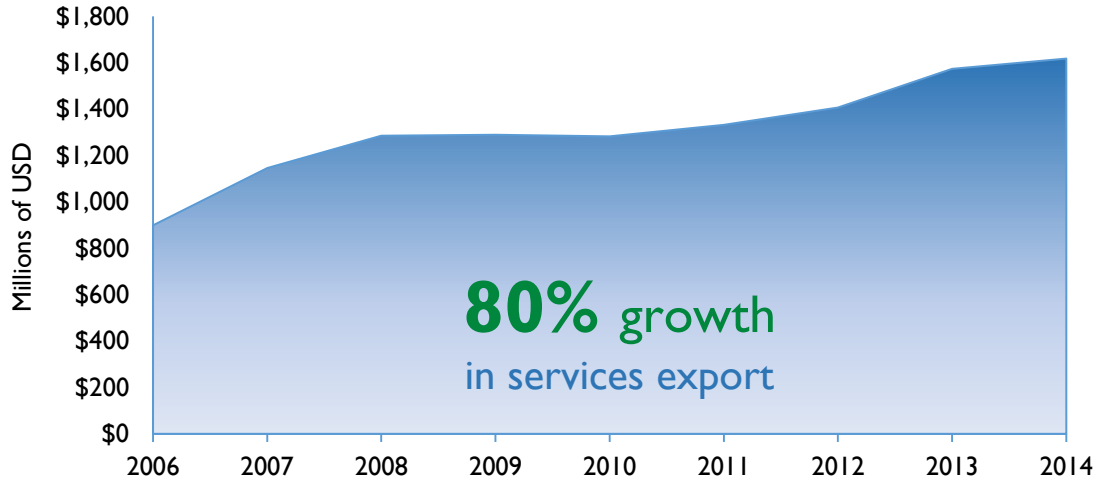

Pennsylvania District 13

Services Exports

2006	2014
\$899 million	\$1.6 billion

2014 Snapshot: Services Exports

Services Exports (2014)

(in millions USD)

Total 2014 Exports- \$1.6 billion