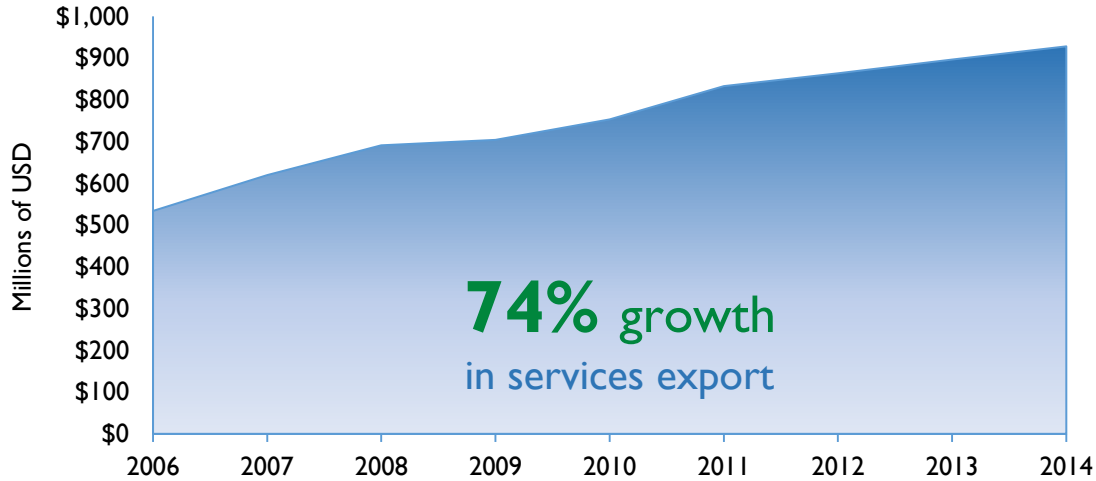

Pennsylvania District 12

Services Exports

2006	2014
\$534 million	\$928 million

2014 Snapshot: Services Exports

Services Exports (2014)

(in millions USD)

Total 2014 Exports- \$928 million