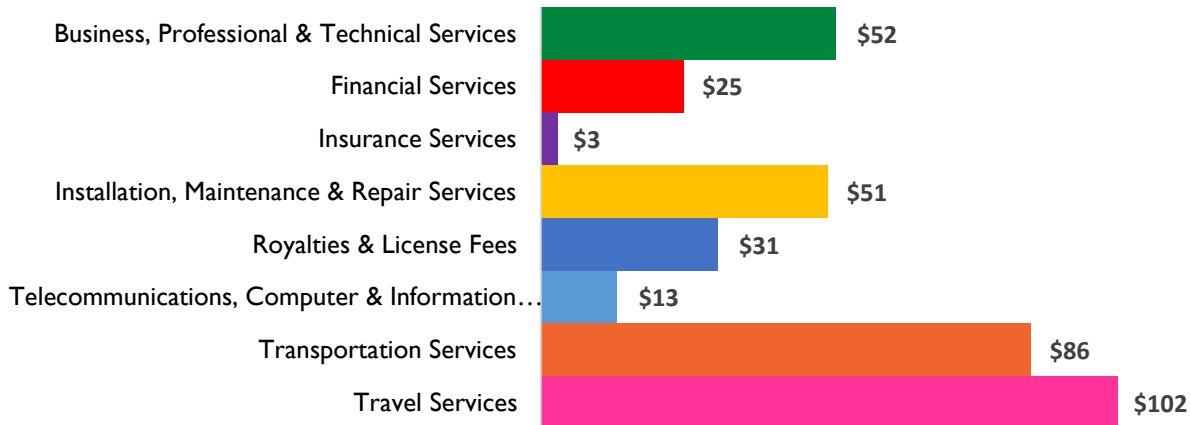

Oklahoma District 2

Services Exports

2006	2014
\$202 million	\$363 million

2014 Snapshot: Services Exports

Services Exports (2014)

(in millions USD)

Total 2014 Exports- \$363 million