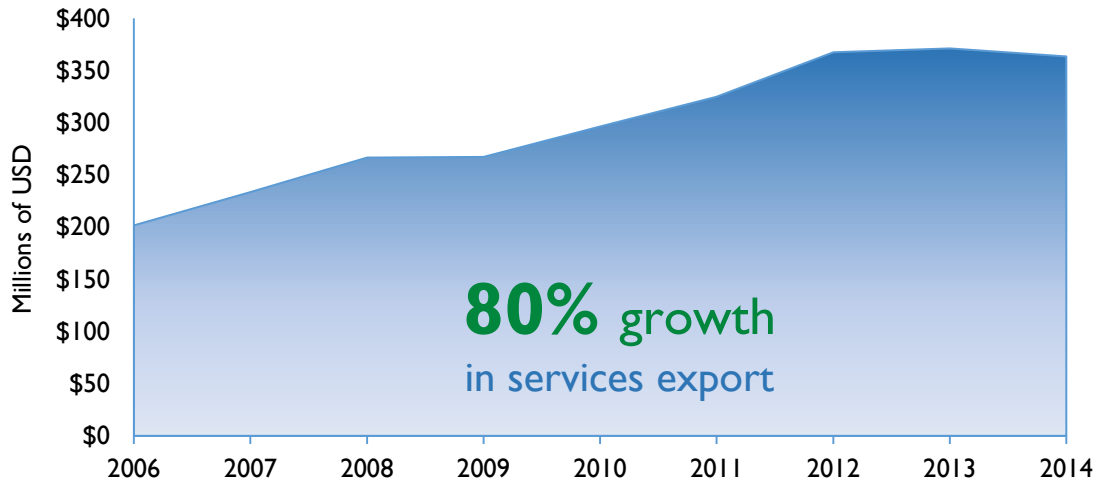

Oklahoma District 2

Services Exports

2006	2014
\$202 million	\$363 million

2014 Snapshot: Services Exports

Services Exports (2014)

(in millions USD)

Total 2014 Exports- \$363 million