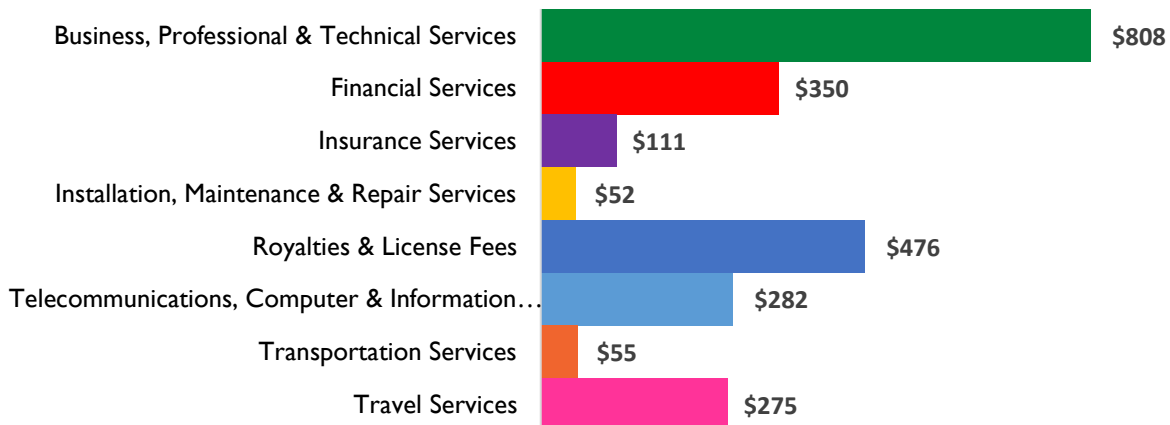

New Jersey District 12

Services Exports

2006	2014
\$1.4 billion	\$2.4 billion

2014 Snapshot: Services Exports

Services Exports (2014)

(in millions USD)

Total 2014 Exports- \$2.4 billion