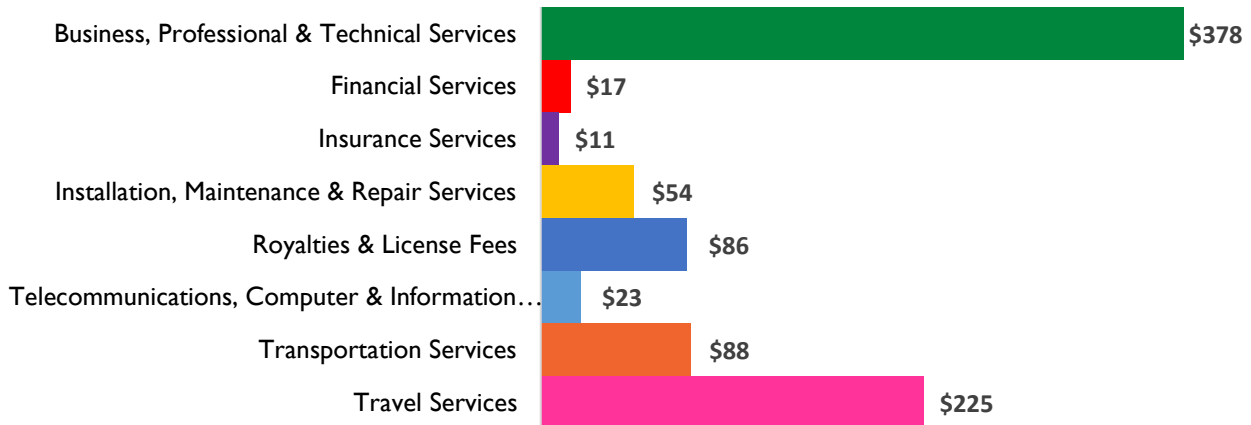

New Jersey District I

Services Exports

2006	2014
\$706 million	\$883 million

2014 Snapshot: Services Exports

Services Exports (2014)

(in millions USD)

Total 2014 Exports- \$883 million