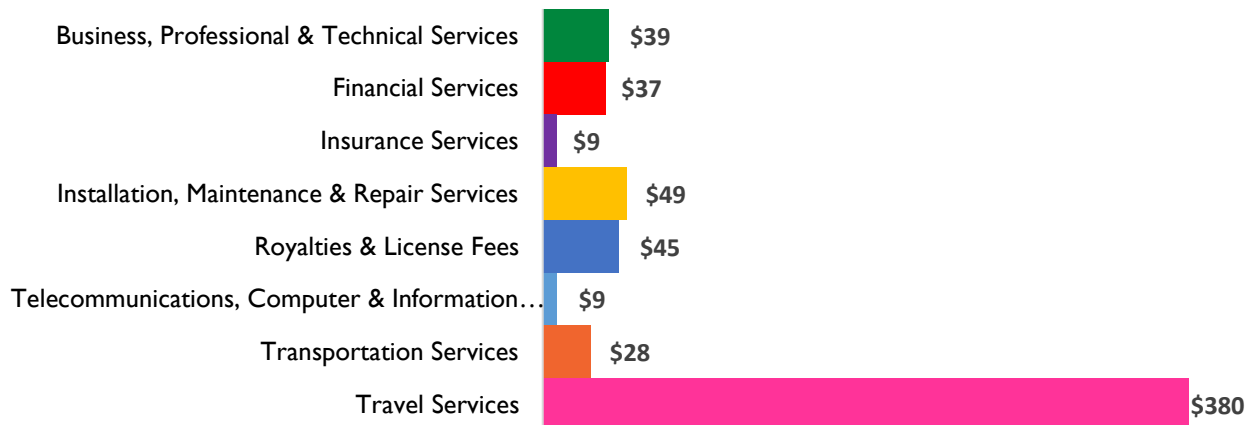

Mississippi District 2

Services Exports

2006	2014
\$424 million	\$595 million

2014 Snapshot: Services Exports

Services Exports (2014)

(in millions USD)

Total 2014 Exports- \$595 million