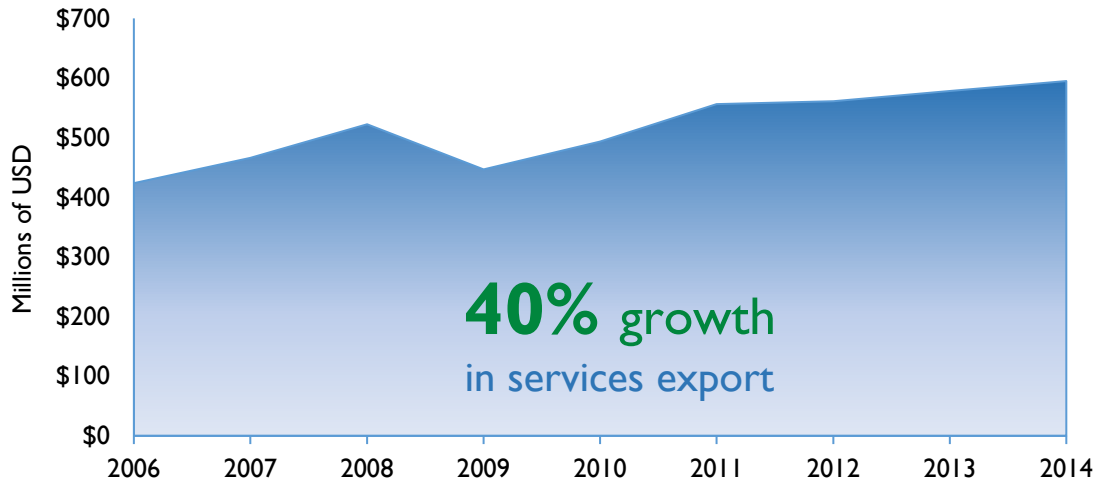

Mississippi District 2

Services Exports

2006	2014
\$424 million	\$595 million

2014 Snapshot: Services Exports

Services Exports (2014)

(in millions USD)

Total 2014 Exports- \$595 million