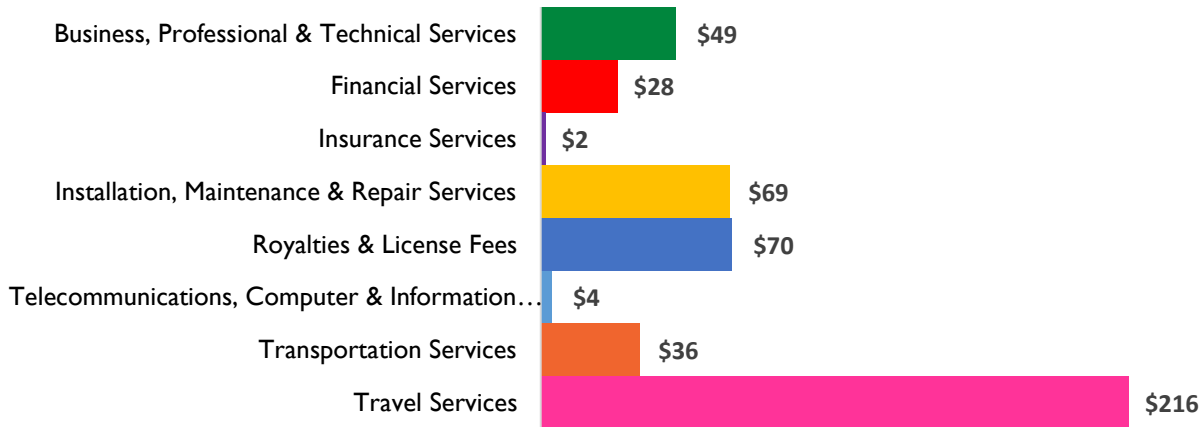

**Mississippi District I**

**Services Exports**

2006	2014
\$244 million	\$475 million

**2014 Snapshot: Services Exports**

**Services Exports (2014)**  
(in millions USD)

**Total 2014 Exports- \$475 million**