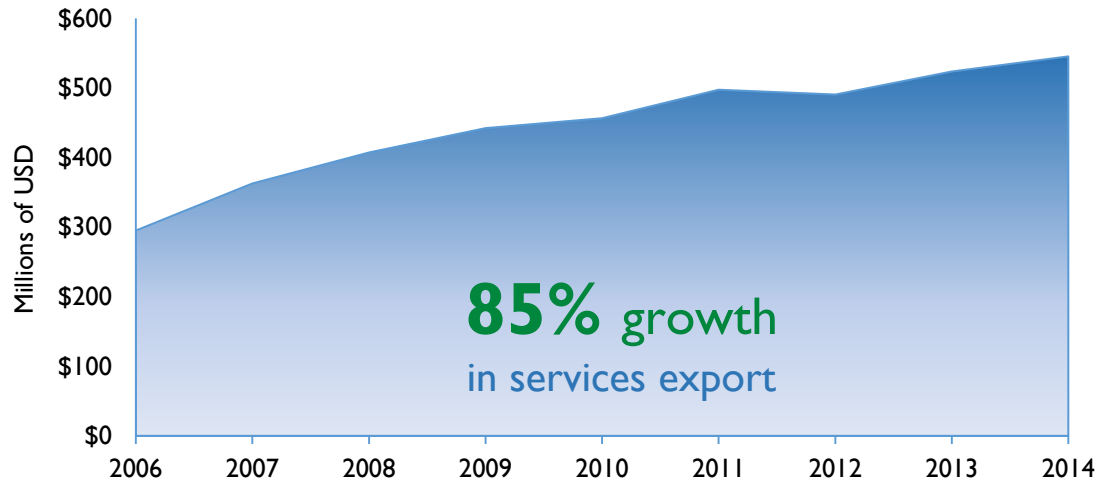

Missouri District 8

Services Exports

2006	2014
\$295 million	\$545 million

2014 Snapshot: Services Exports

Services Exports (2014)

(in millions USD)

Total 2014 Exports- \$545 million