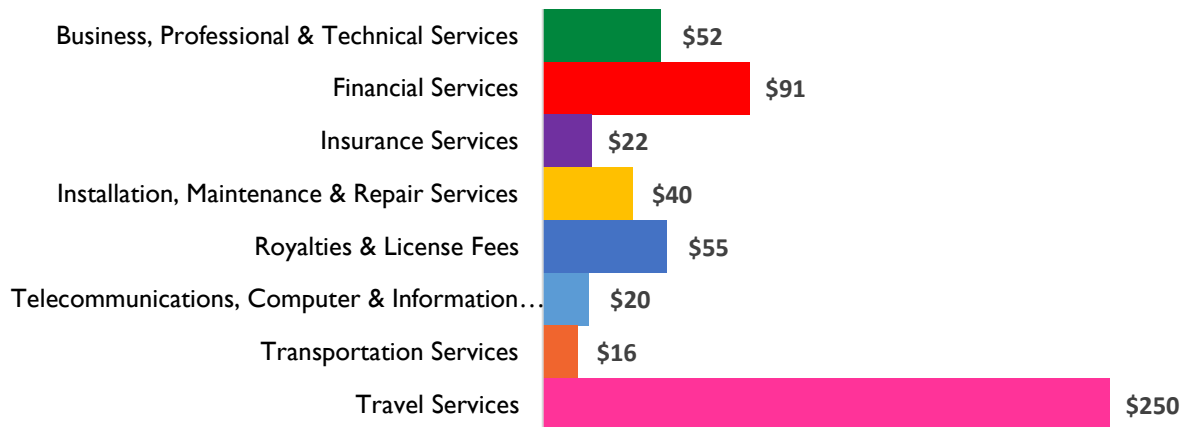

Missouri District 8

Services Exports

2006	2014
\$295 million	\$545 million

2014 Snapshot: Services Exports

Services Exports (2014)

(in millions USD)

Total 2014 Exports- \$545 million