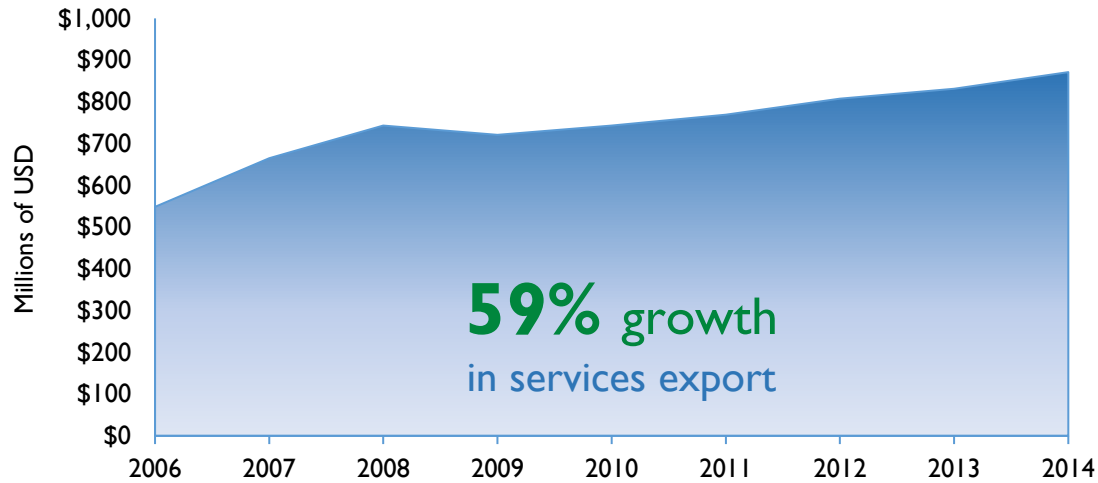

Missouri District 6

Services Exports

2006	2014
\$549 million	\$871 million

2014 Snapshot: Services Exports

Services Exports (2014)

(in millions USD)

Total 2014 Exports- \$871 million