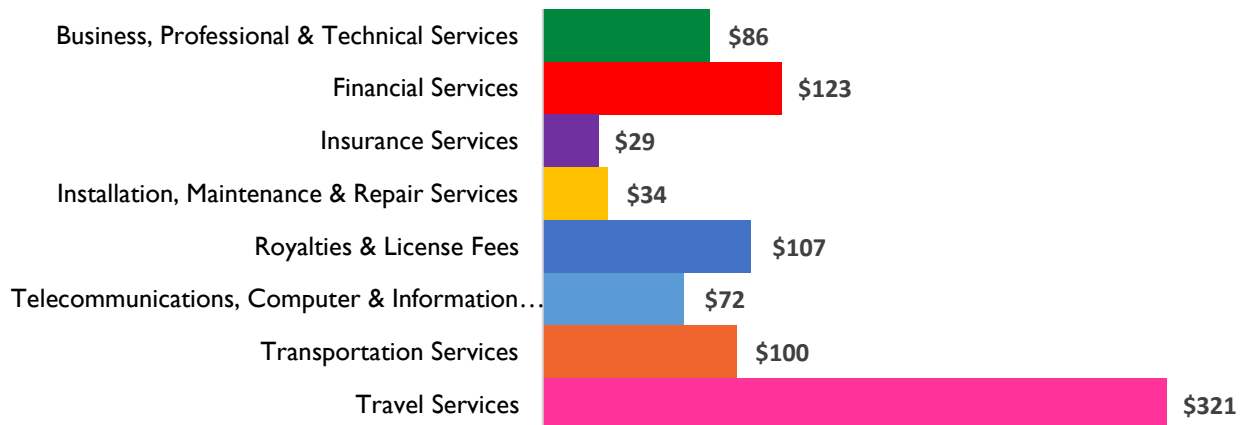

Missouri District 6

Services Exports

2006	2014
\$549 million	\$871 million

2014 Snapshot: Services Exports

Services Exports (2014)

(in millions USD)

Total 2014 Exports- \$871 million