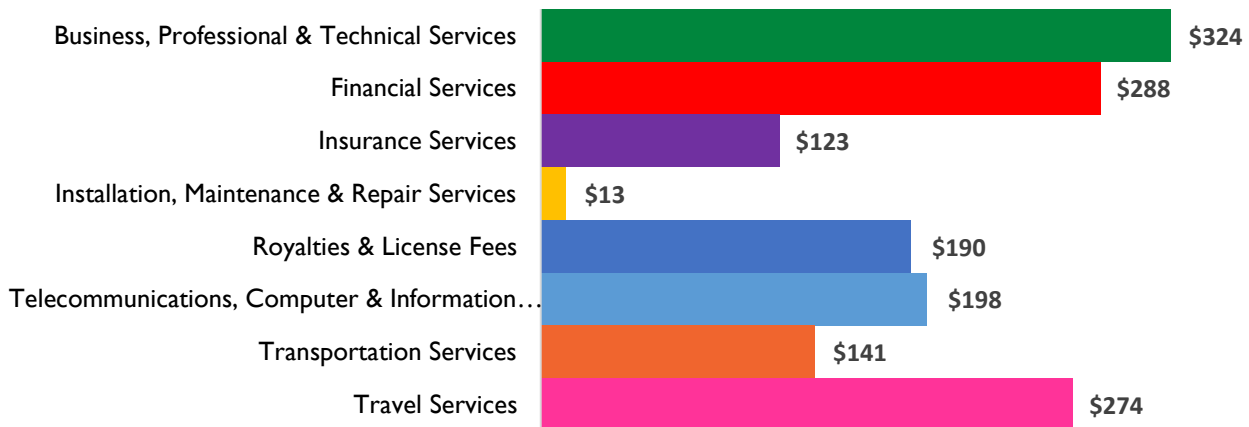

Missouri District 2

Services Exports

2006	2014
\$1 billion	\$1.6 billion

2014 Snapshot: Services Exports

Services Exports (2014)

(in millions USD)

Total 2014 Exports- \$1.6 billion