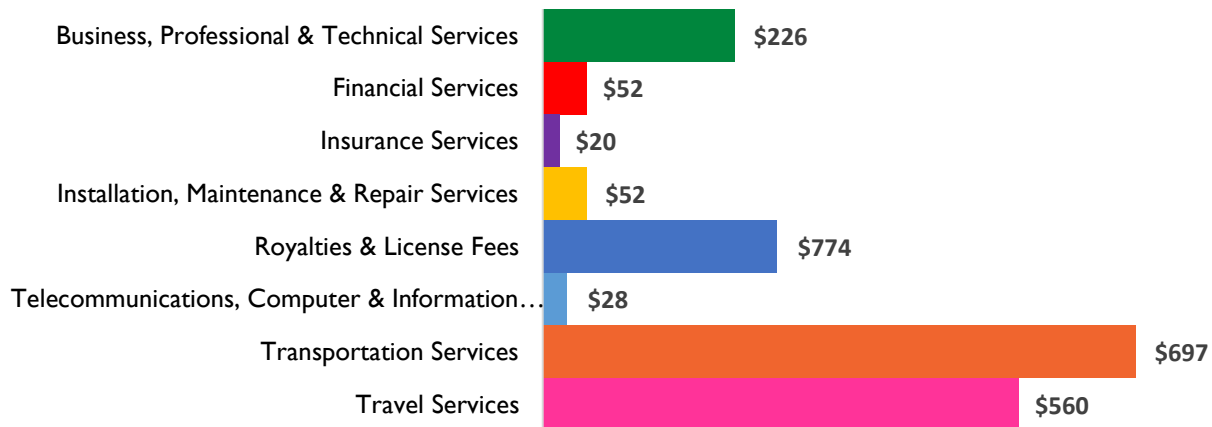

Michigan District 12

Services Exports

2006	2014
\$966 million	\$1.9 billion

2014 Snapshot: Services Exports

Services Exports (2014)

(in millions USD)

Total 2014 Exports- \$1.9 billion