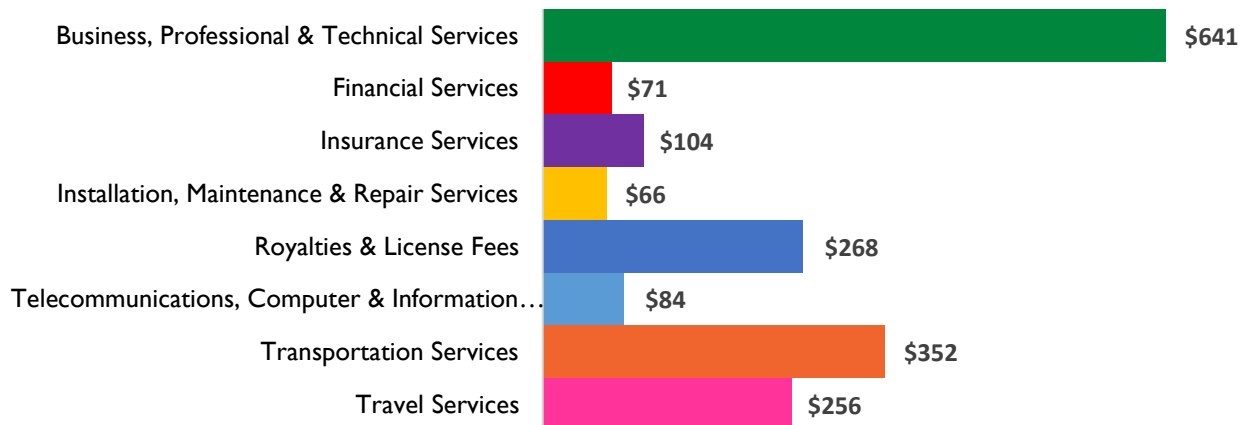

Michigan District II

Services Exports

2006	2014
\$1 billion	\$1.8 billion

2014 Snapshot: Services Exports

Services Exports (2014)

(in millions USD)

Total 2014 Exports- \$1.8 billion