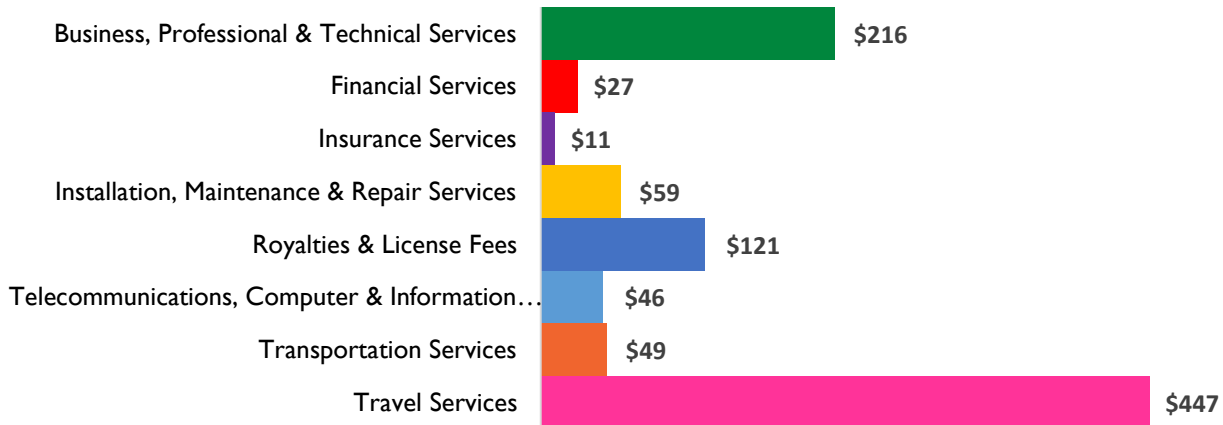

Maryland District I

Services Exports

| 2006 | 2014 |
|---------------|---------------|
| \$601 million | \$975 million |

2014 Snapshot: Services Exports

Services Exports (2014) (in millions USD)

Total 2014 Exports- \$975 million