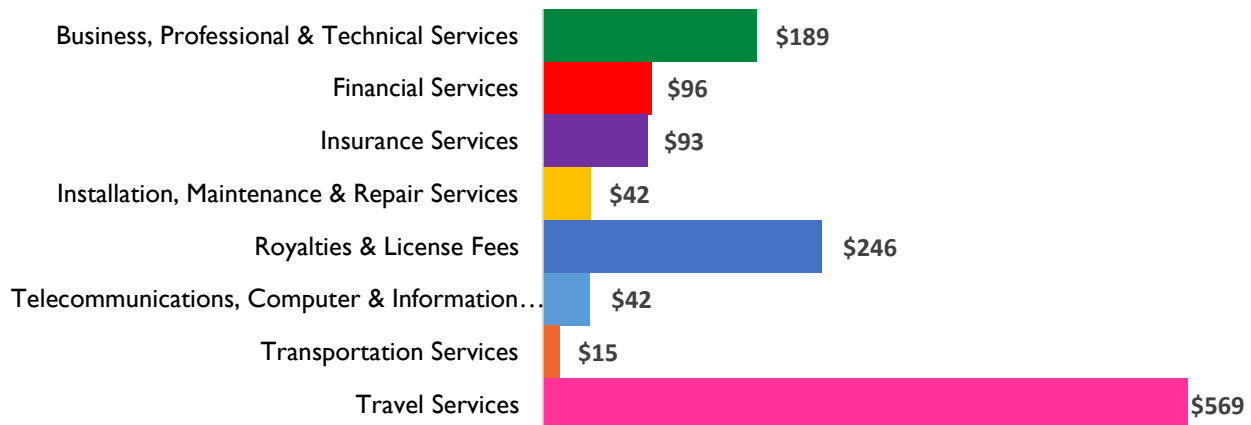

Massachusetts District 2

Services Exports

2006	2014
\$699 million	\$1.3 billion

2014 Snapshot: Services Exports

Services Exports (2014)

(in millions USD)

Total 2014 Exports- \$1.3 billion