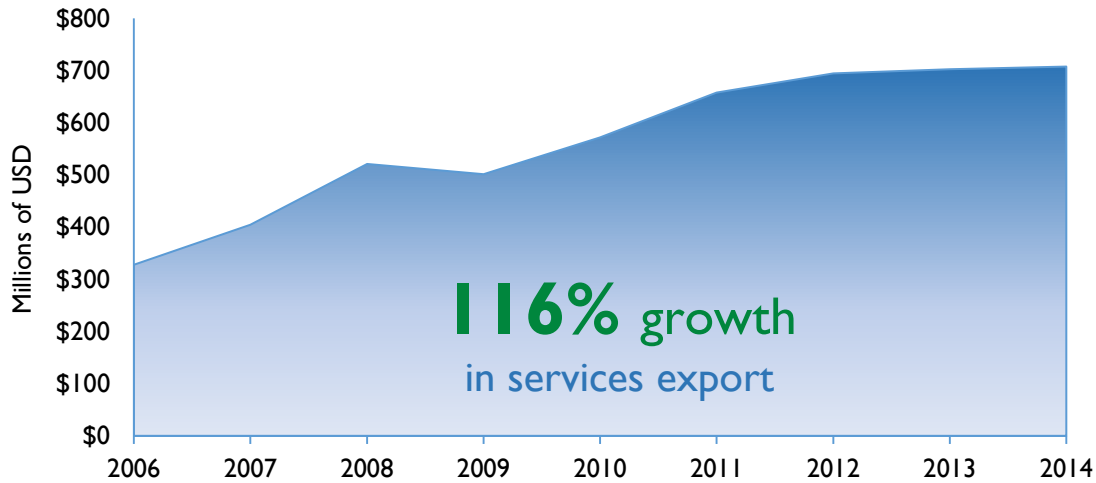

Louisiana District 4

Services Exports

2006	2014
\$328 million	\$708 million

2014 Snapshot: Services Exports

Services Exports (2014) (in millions USD)

Total 2014 Exports- \$708 million