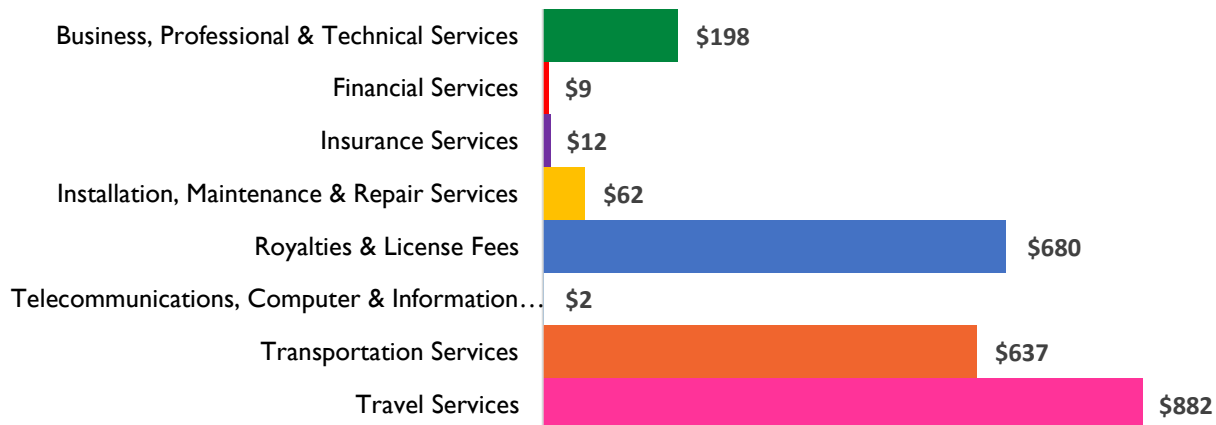

Louisiana District 2

Services Exports

2006	2014
\$1.2 billion	\$2.5 billion

2014 Snapshot: Services Exports

Services Exports (2014)

(in millions USD)

Total 2014 Exports- \$2.5 billion