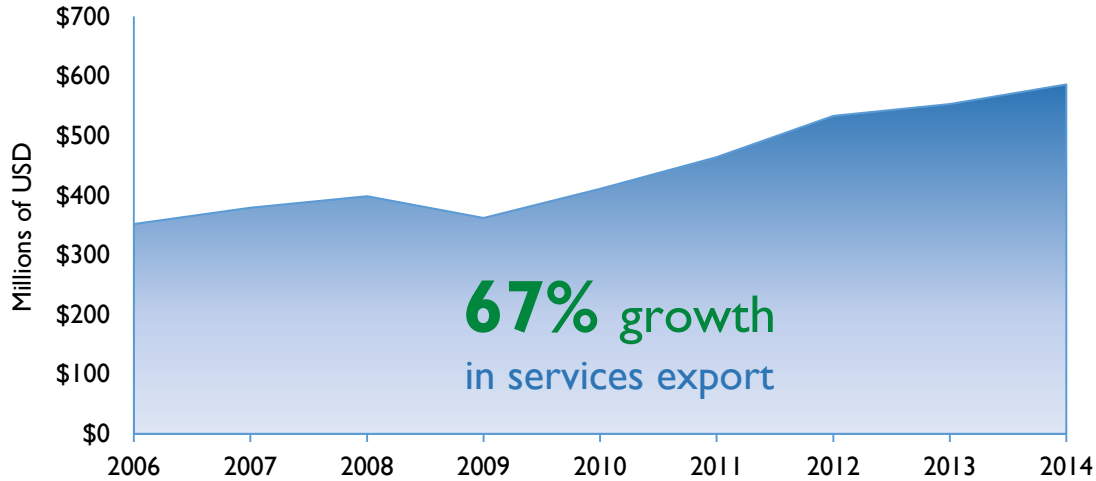

Kentucky District 2

Services Exports

2006	2014
\$352 million	\$586 million

2014 Snapshot: Services Exports

Services Exports (2014) (in millions USD)

Total 2014 Exports- \$586 million