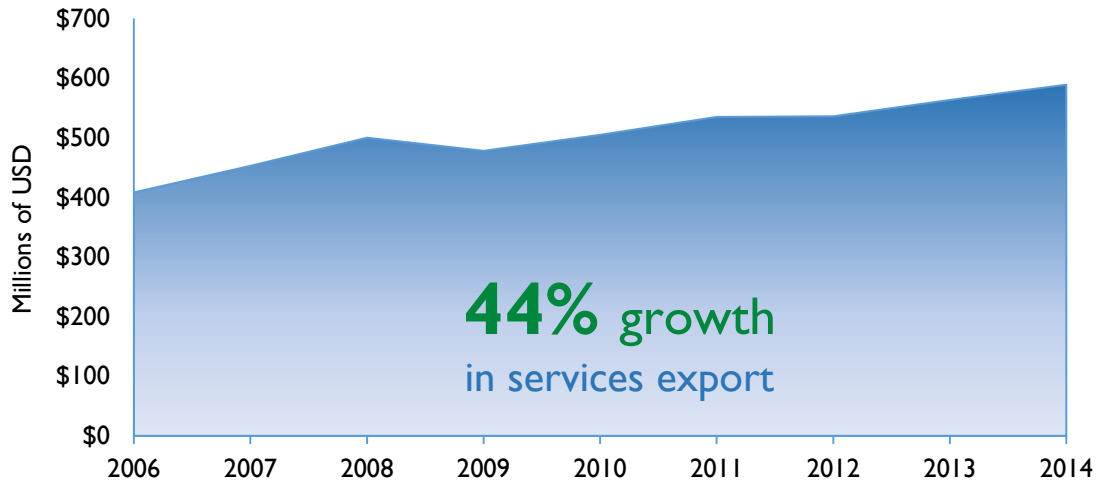

## Kansas District 2

### Services Exports

2006	2014
\$408 million	\$589 million

### Services Exports (2014)

(in millions USD)

**Total 2014 Exports- \$589 million**