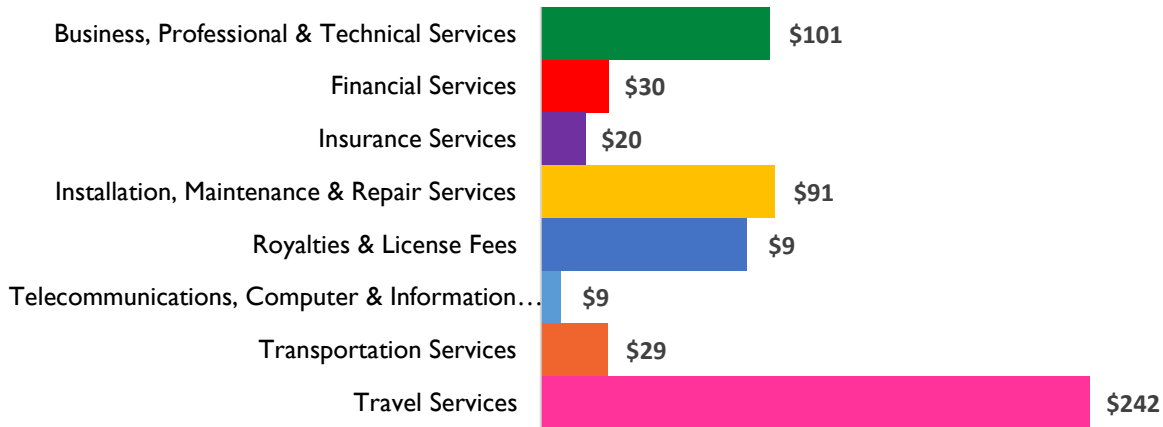

Kansas District I

Services Exports

2006	2014
\$354 million	\$625 million

2014 Snapshot: Services Exports

Services Exports (2014) (in millions USD)

Total 2014 Exports- \$625 million