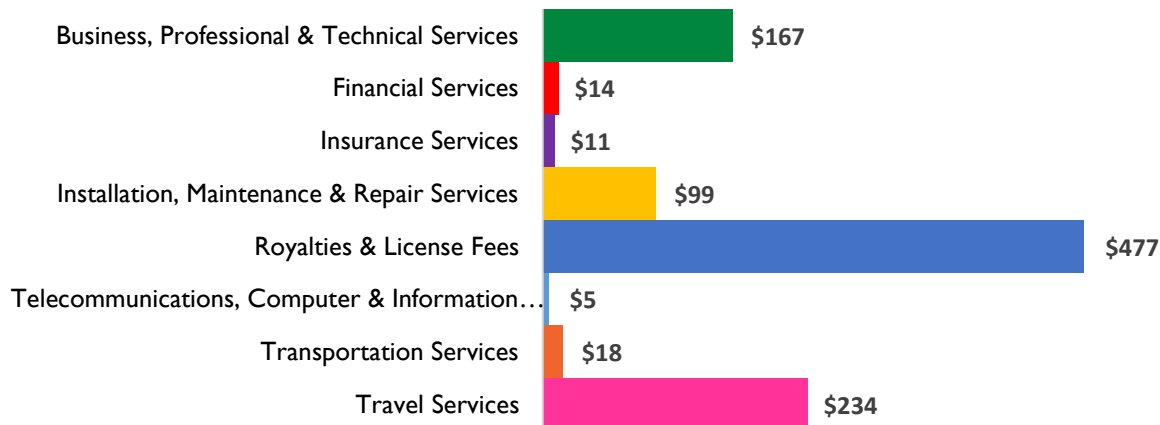

Indiana District 8

Services Exports

2006	2014
\$506 million	\$1 billion

2014 Snapshot: Services Exports

Services Exports (2014)

(in millions USD)

Total 2014 Exports- \$1 billion