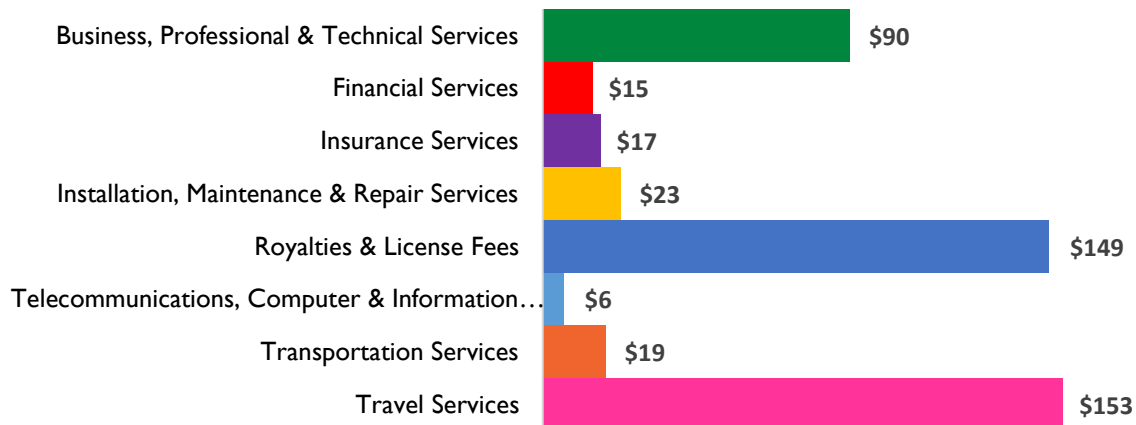

Indiana District 6

Services Exports

2006	2014
\$301 million	\$471 million

2014 Snapshot: Services Exports

Services Exports (2014)

(in millions USD)

Total 2014 Exports- \$471 million