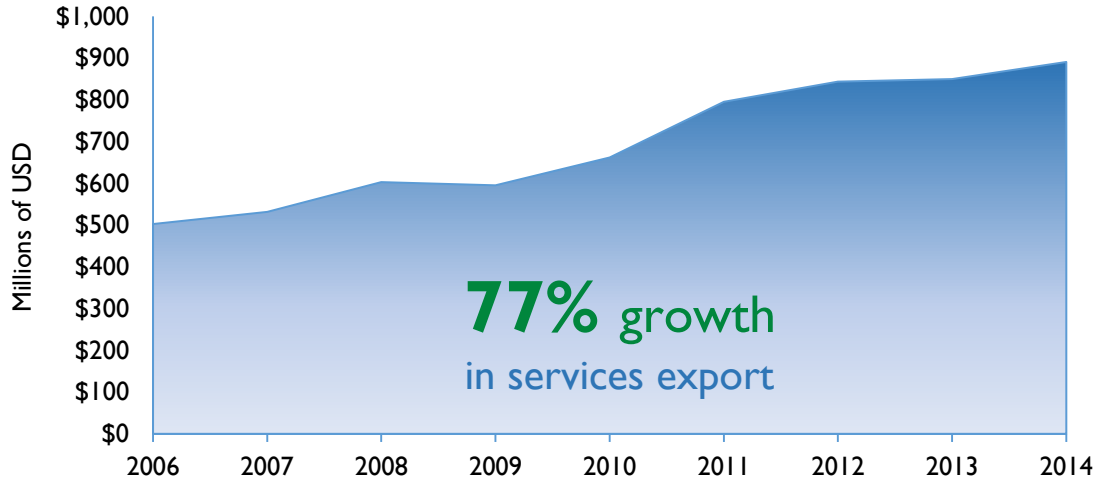

Indiana District 4

Services Exports

2006	2014
\$503 million	\$891 million

2014 Snapshot: Services Exports

Services Exports (2014)

(in millions USD)

Total 2014 Exports- \$891 million