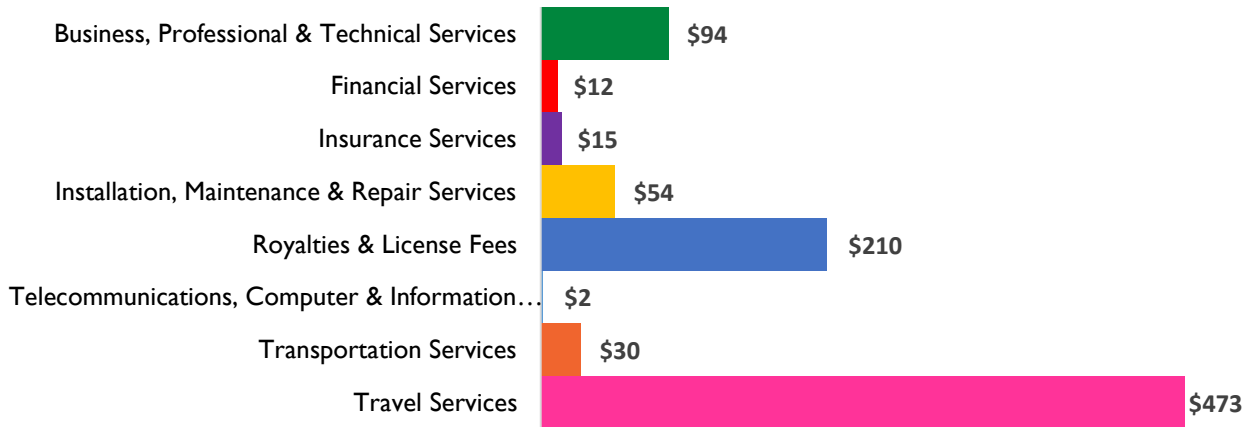

Indiana District 4

Services Exports

2006	2014
\$503 million	\$891 million

2014 Snapshot: Services Exports

Services Exports (2014)

(in millions USD)

Total 2014 Exports- \$891 million