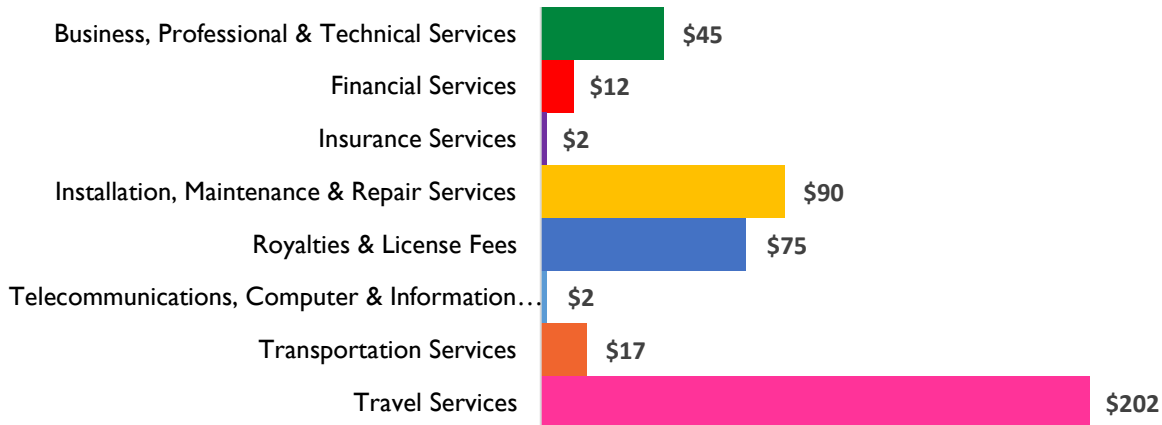

Indiana District I

Services Exports

2006	2014
\$227 million	\$445 million

2014 Snapshot: Services Exports

Services Exports (2014) (in millions USD)

Total 2014 Exports- \$445 million