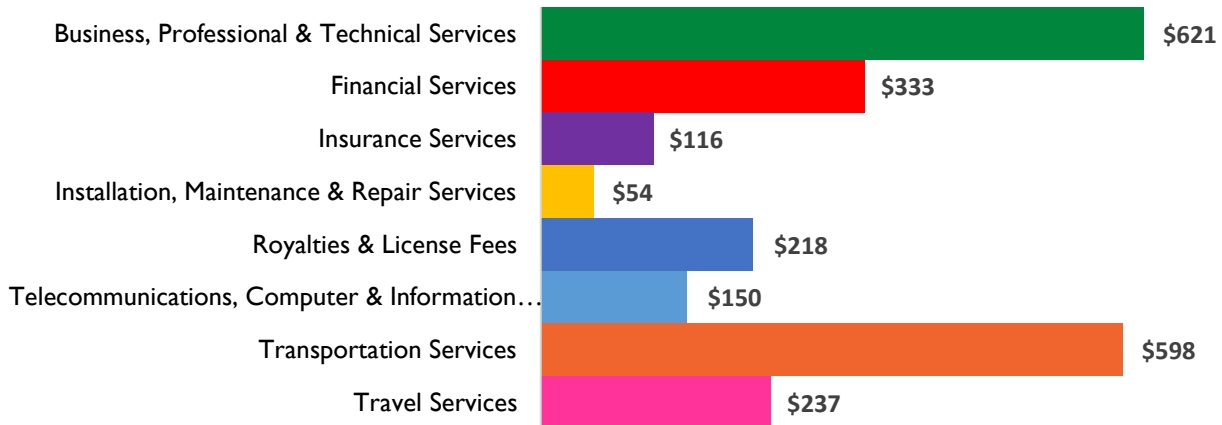

Illinois District 8

Services Exports

2006	2014
\$1.4 billion	\$2.3 billion

2014 Snapshot: Services Exports

Services Exports (2014)

(in millions USD)

Total 2014 Exports- \$2.3 billion