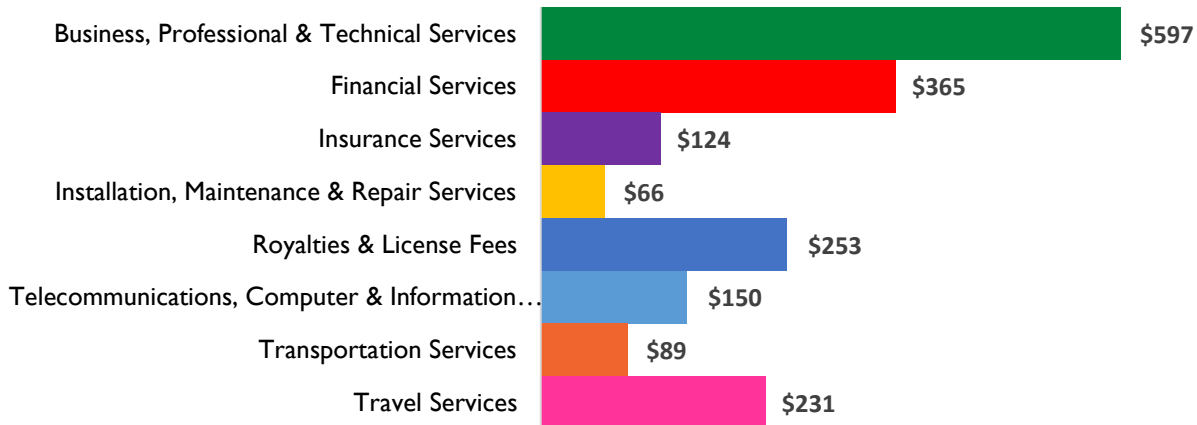

Illinois District 6

Services Exports

2006	2014
\$1.1 billion	\$1.9 billion

2014 Snapshot: Services Exports

Services Exports (2014)

(in millions USD)

Total 2014 Exports- \$1.9 billion