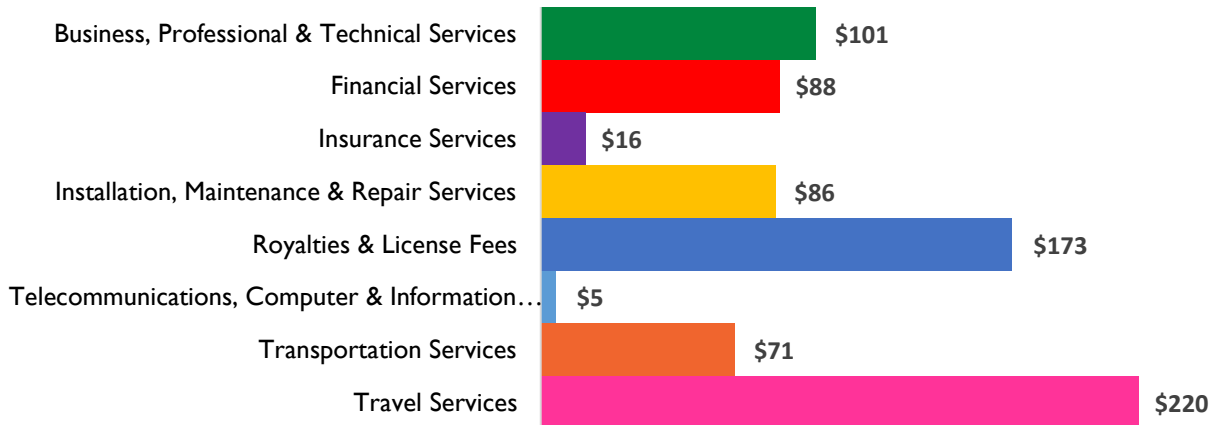

Illinois District 16

Services Exports

2006	2014
\$393 million	\$761 million

2014 Snapshot: Services Exports

Services Exports (2014) (in millions USD)

Total 2014 Exports- \$761 million