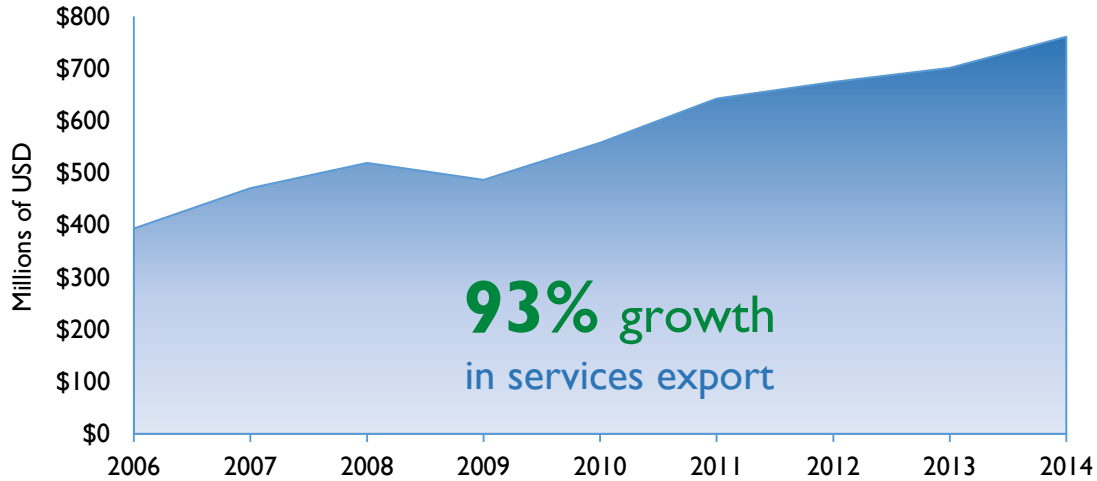

Illinois District 16

Services Exports

2006	2014
\$393 million	\$761 million

2014 Snapshot: Services Exports

Services Exports (2014) (in millions USD)

Total 2014 Exports- \$761 million